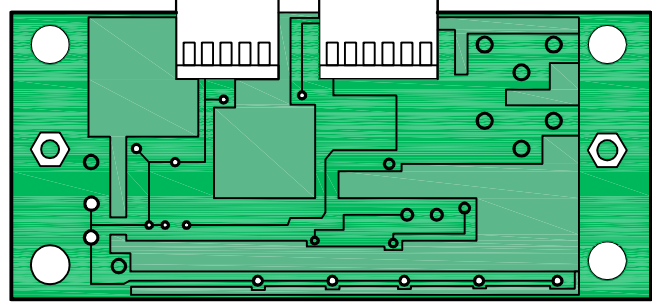

PTP8057-1
JB5NL-F<#43 / 5500T:6000T>ANC#5

PTP8058-1
JB5NL-R<#43 / 6000T:6500T>ANC#5

BALANCER
 1609-D20RL-A500K+C500K

VOLUME
 1607-D20RL-10B500K(P.P)

BASS
 1608-D18RL-B100K

TREBLE
 1608-D18RL-B100K

JACK
 EG-3P

2-BAND
 (1VOL(P.P),2 TONE,1BAL)

PT. CORT INDONESIA			
MODEL NAME	CORT-GB75JJ (2017) W/PICKGUARD WING)		
DRAWING NO			
APPROVED BY	CHECKED BY	DESIGN BY	DRAWING BY