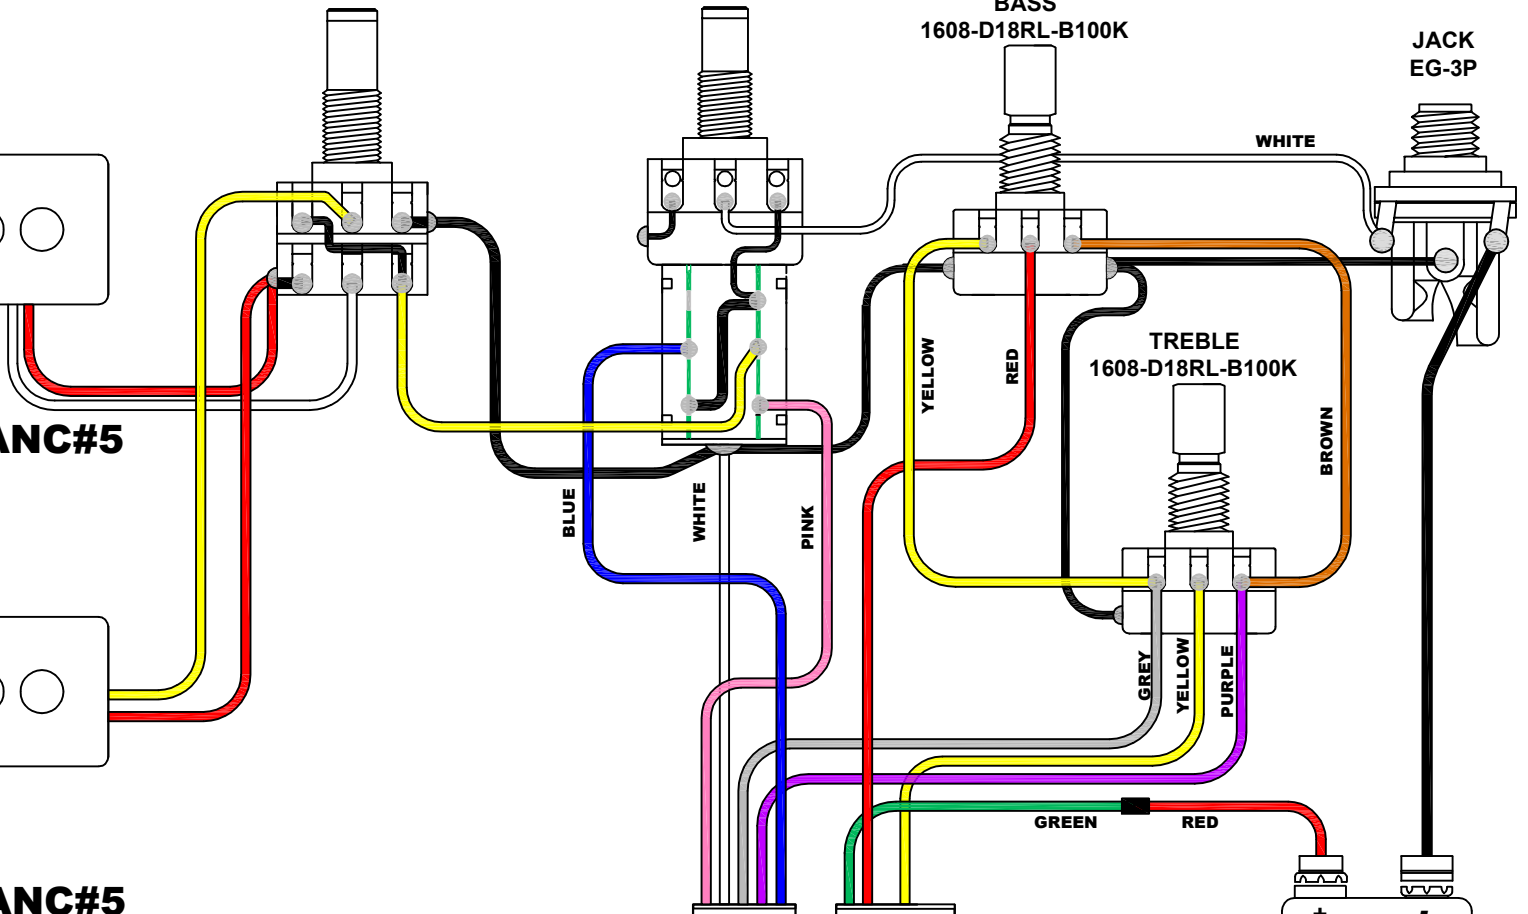

PTP8057-1
JB5NL-F<#43 / 5500T:6000T>ANC#5

PTP8058-1
JB5NL-R<#43 / 6000T:6500T>ANC#5

BALANCER
 1609-D20RL-A500K+C500K

VOLUME
 1607-D20RL-10B500K(P.P)

BASS
 1608-D18RL-B100K

TREBLE
 1608-D18RL-B100K

JACK
 EG-3P

2-BAND
 (1VOL(P.P),2 TONE,1BAL)

PT. CORT INDONESIA			
MODEL NAME	CORT-GB75JJ (2017) W/PICKGUARD WING)		
DRAWING NO			
APPROVED BY	CHECKED BY	DESIGN BY	DRAWING BY