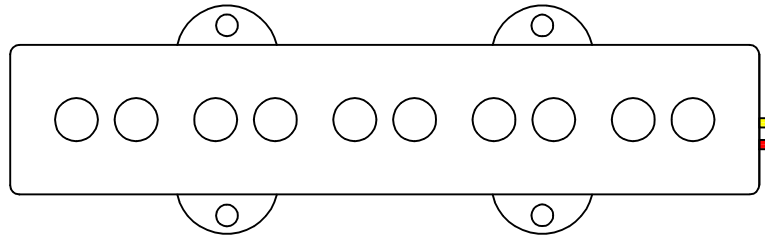

PTP8057-1
JB5NL-F<#43 / 5500T:6000T>ANC#5

PTP8058-1
JB5NL-R<#43 / 6000T:6500T>ANC#5

BALANCER
 1609-D20RL-A500K+C500K

VOLUME
 1607-D20RL-10B500K(P.P)

BASS
 1608-D18RL-B100K

TREBLE
 1608-D18RL-B100K

JACK
 EG-3P

2-BAND
 (1VOL(P.P),2 TONE,1BAL)

PT. CORT INDONESIA			
MODEL NAME	CORT-GB75JJ (2017) W/PICKGUARD WING)		
DRAWING NO			
APPROVED BY	CHECKED BY	DESIGN BY	DRAWING BY