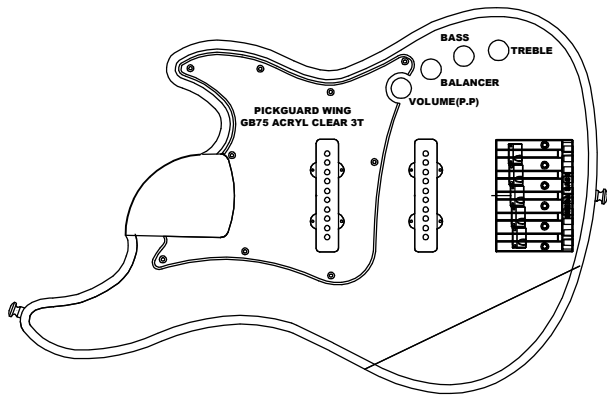

PTP8057-1
JB5NL-F<#43 / 5500T:6000T>ANC#5

PTP8058-1
JB5NL-R<#43 / 6000T:6500T>ANC#5

BALANCER
 1609-D20RL-A500K+C500K

VOLUME
 1607-D20RL-10B500K(P.P)

BASS
 1608-D18RL-B100K

TREBLE
 1608-D18RL-B100K

JACK
 EG-3P

2-BAND
 (1VOL(P.P),2 TONE,1BAL)

PT. CORT INDONESIA			
MODEL NAME	CORT-GB75JJ (2017) W/PICKGUARD WING)		
DRAWING NO			
APPROVED BY	CHECKED BY	DESIGN BY	DRAWING BY