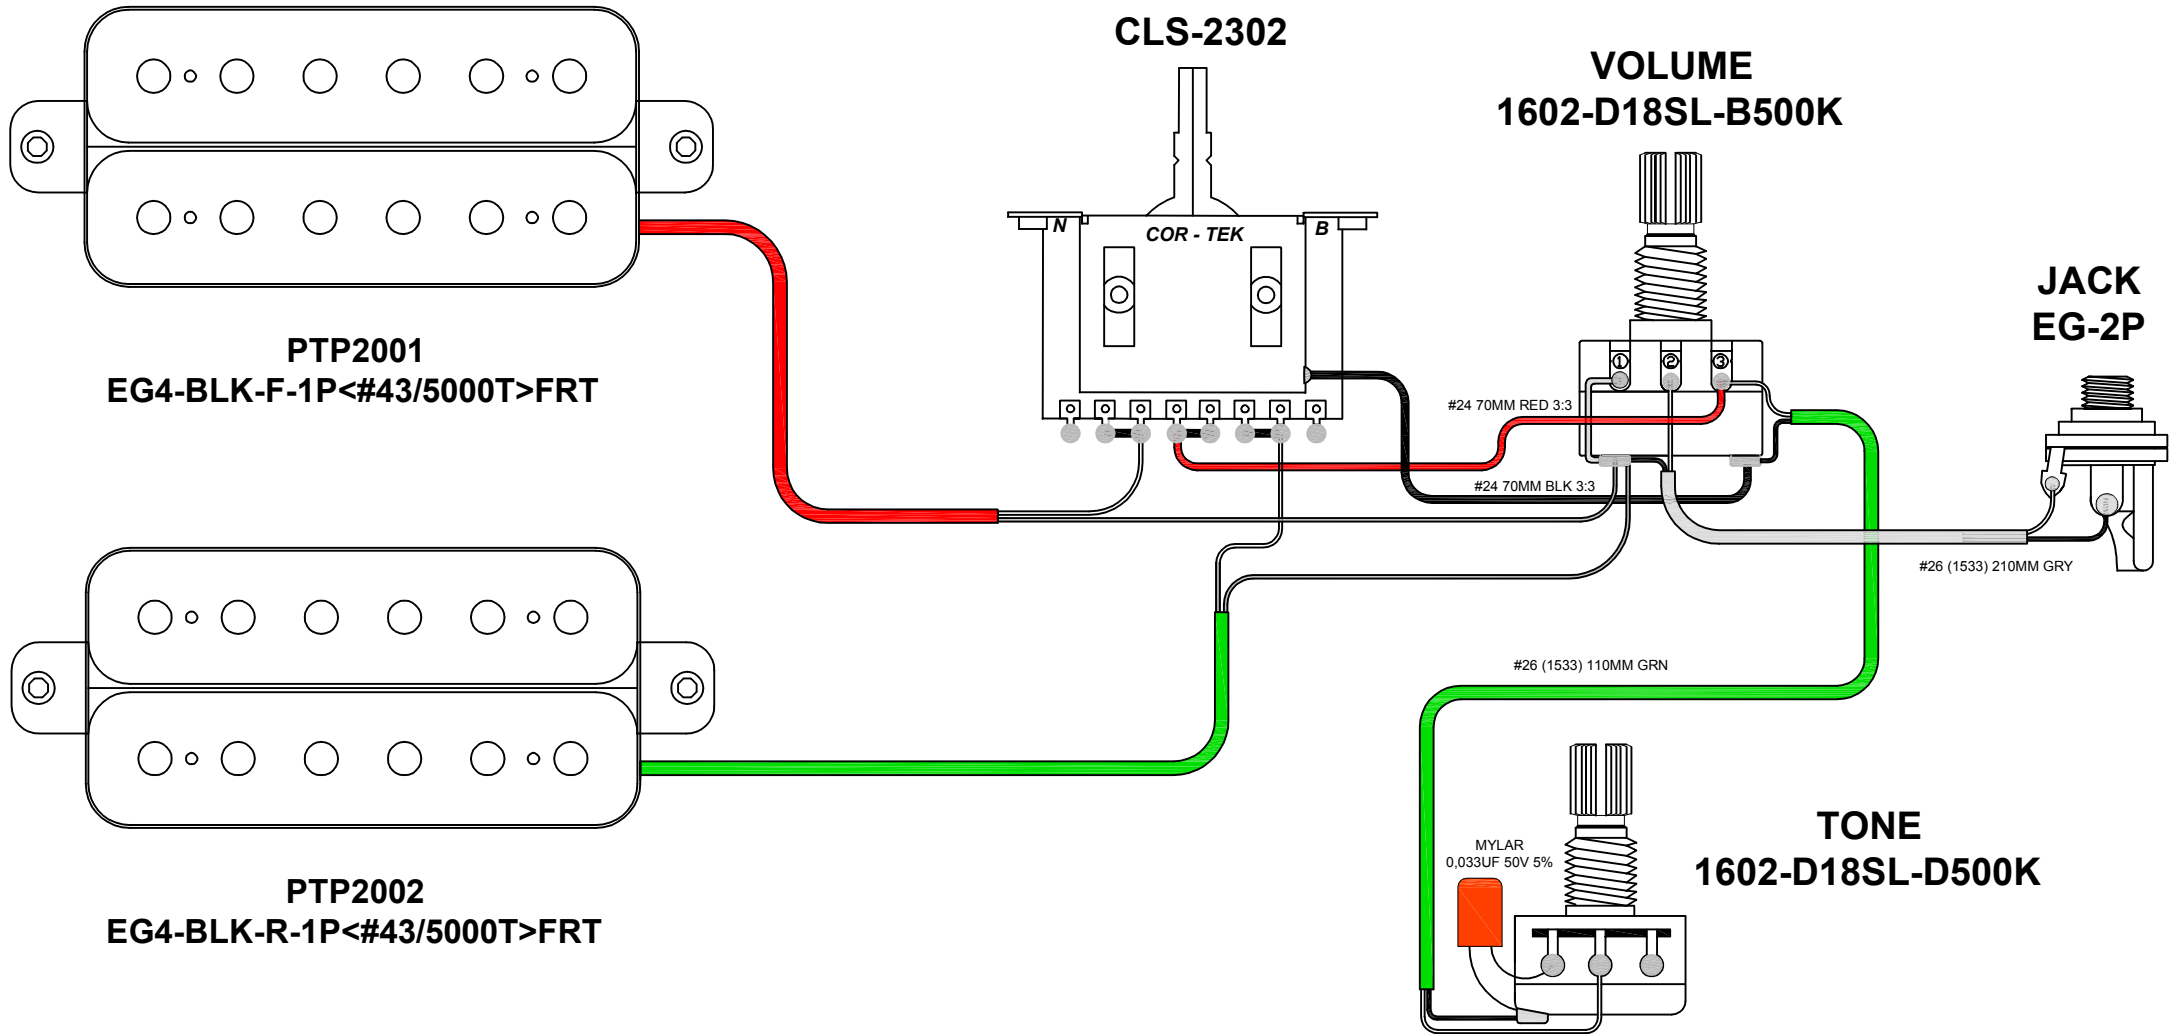

**3 WAY SELECTOR SWITCH
CLS-2302**

**VOLUME
1602-D18SL-B500K**

**JACK
EG-2P**

**TONE
1602-D18SL-D500K**

PT. CORT INDONESIA			
MODEL NAME	CORT - X100		
DRAWING ON			
APPROVED BY	CHECKED BY	DESIGN BY	DRAWING BY