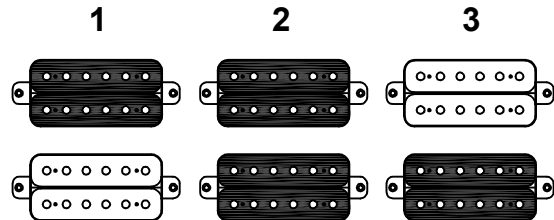

**3 WAY SELECTOR SWITCH
CLS-2302**

**VOLUME
1602-D18SL-B500K**

**JACK
EG-2P**

**TONE
1602-D18SL-D500K**

PT. CORT INDONESIA			
MODEL NAME	CORT - X100		
DRAWING ON			
APPROVED BY	CHECKED BY	DESIGN BY	DRAWING BY