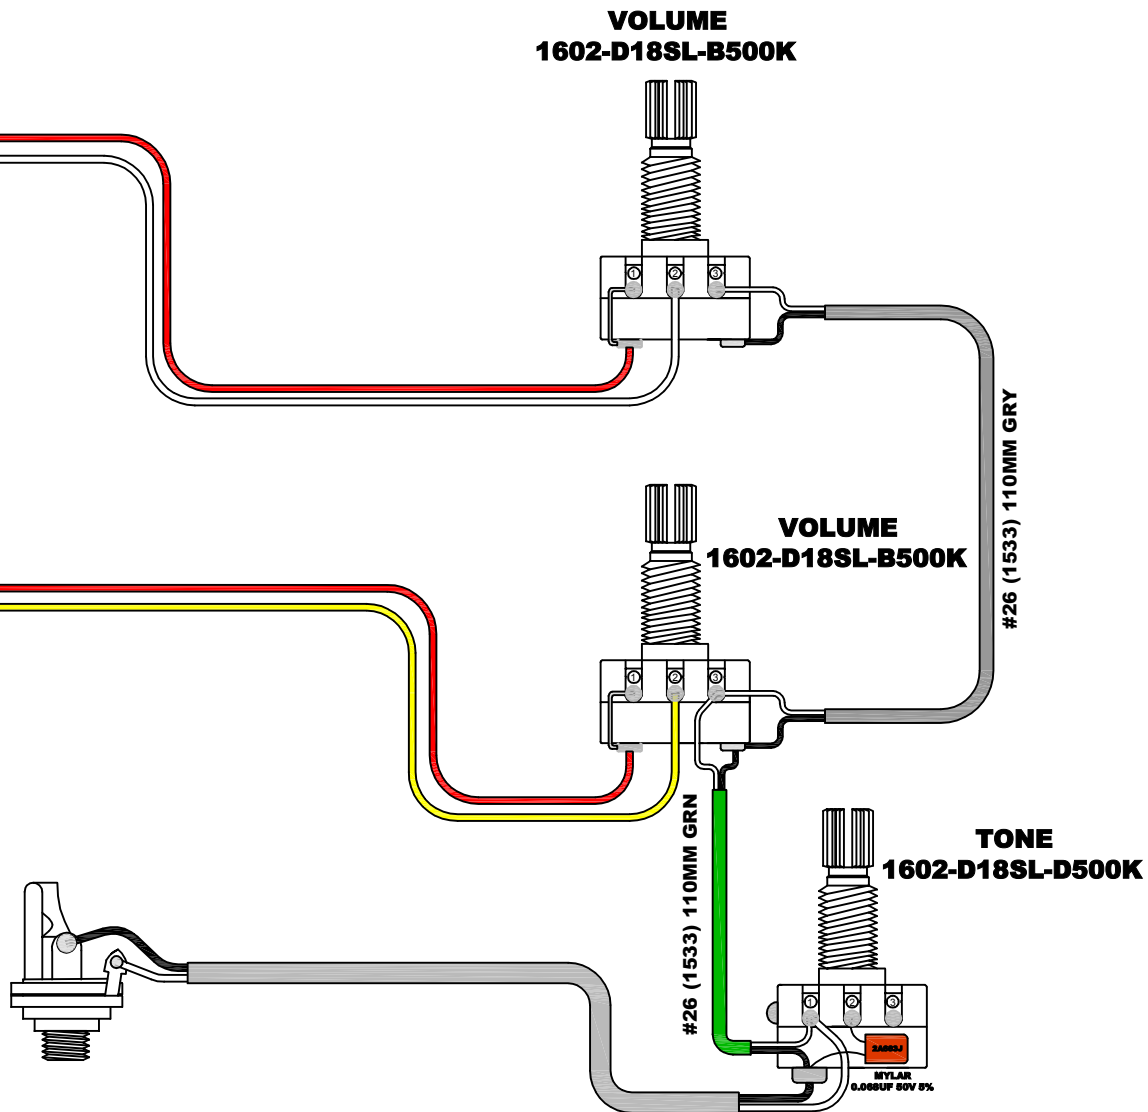

**PTP3503  
EB1B-F-ALNICO 7000T**

**PTP3505  
EB1B-R-ALNICO 7000T**

PT. CORT INDONESIA			
MODEL NAME	CORT-GB34J		
DRAWING NO			
APPROVED BY	CHECKED BY	DESIGN BY	DRAWING BY