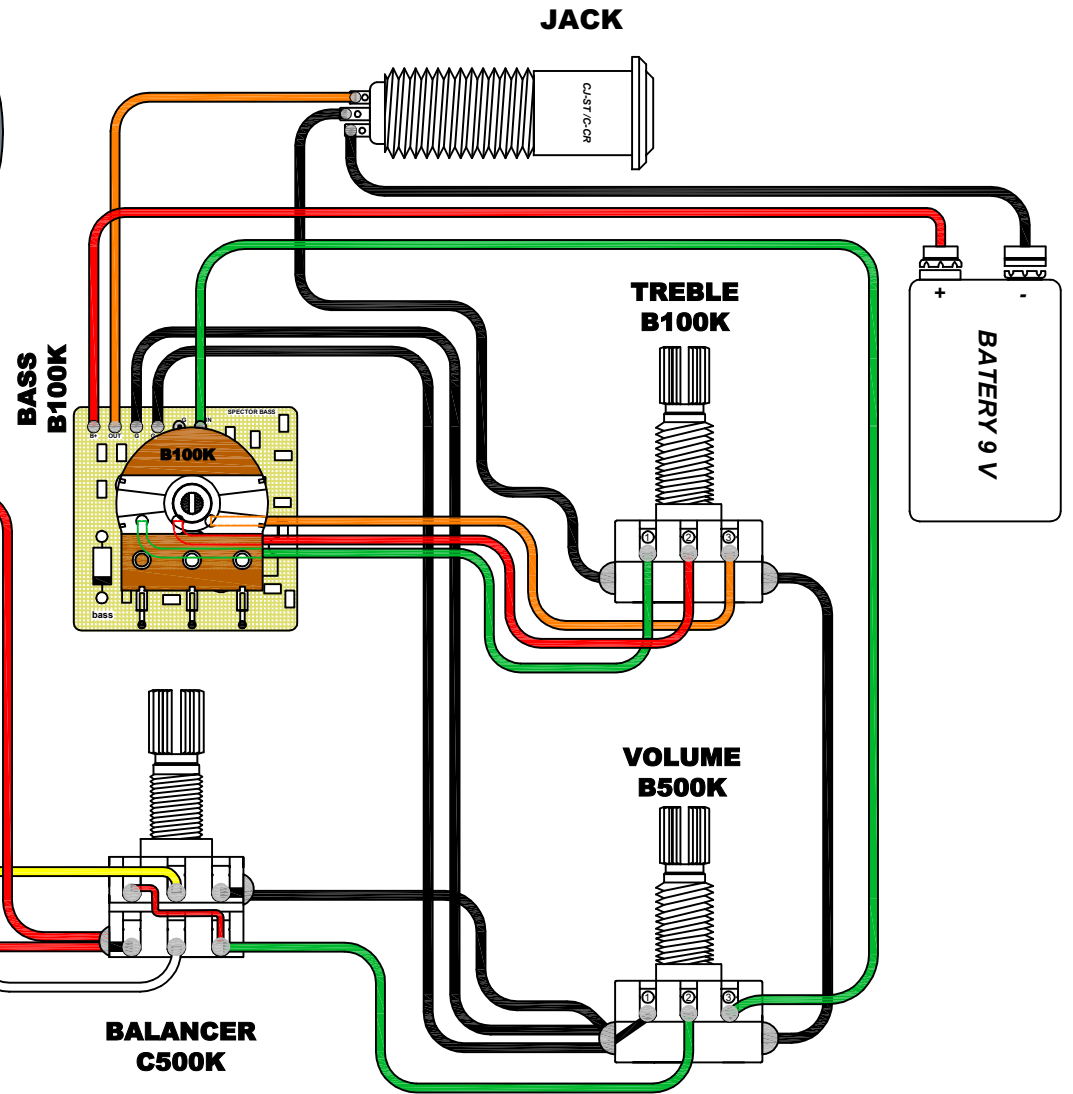

CORT POWERSOUND JJ STYLE PICKUP SET (FRONT)

CORT POWERSOUND JJ STYLE PICKUP SET (REAR)

PT. CORT INDONESIA			
MODEL NAME	CORT ACTION BASS V PLUS		
DRAWING NO			
APPROVED BY	CHECKED BY	DESIGN BY	DRAWING BY