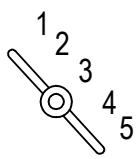

**SELECTOR SWITCH**

- 1. FRONT FULL
- 2. FRONT INNER + REAR INNER
- 3. FRONT FULL + REAR FULL
- 4. FRONT OUTER + REAR OUTER
- 5. REAR FULL

PT. CORT INDONESIA			
MODEL NAME	CORT ACTION HH4		
DRAWING NO			
APPROVED BY	CHECKED BY	DESIGN BY	DRAWING BY