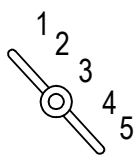

**SELECTOR SWITCH**

- 1. FRONT FULL
- 2. FRONT INNER + REAR INNER
- 3. FRONT FULL + REAR FULL
- 4. FRONT OUTER + REAR OUTER
- 5. REAR FULL

PT. CORT INDONESIA			
MODEL NAME	CORT ACTION HH5		
DRAWING NO			
APPROVED BY	CHECKED BY	DESIGN BY	DRAWING BY