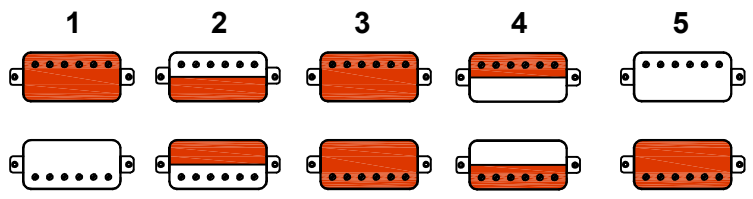

Voiced Tone VTH-77 Front

Voiced Tone VTH-77 Rear

5 WAY SWITCH

VOLUME B500K

JACK

1. NECK
2. NECK&BRIDGE (INSIDE COIL)
3. NECK&BRIDGE
4. NECK&BRIDGE (OUTSIDE COIL)
5. BRIDGE

MYLAR
0,033UF 50V 5%

2A333J

TONE D500K

PT. CORT INDONESIA			
MODEL NAME	CORT G290FAT		
DRAWING ON			
APPROVED BY	CHECKED BY	DESIGN BY	DRAWING BY