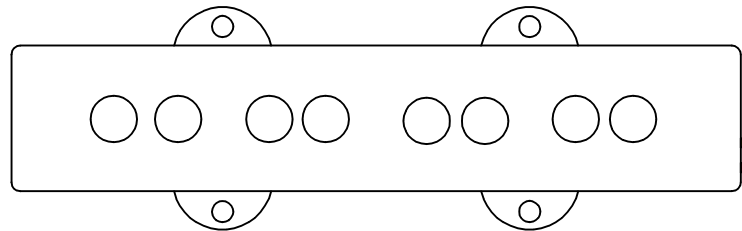

CORT POWERSOUND JJ STYLE PICKUP SET (FRONT)

CORT POWERSOUND JJ STYLE PICKUP SET (REAR)

**BASS
B100K**

**TREBLE
B100K**

**VOLUME
B500K**

**BALANCER
A500K+C500K**

JACK

BATTERY 9 V