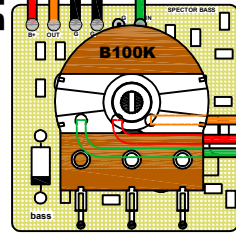

CORT POWERSOUND JJ STYLE PICKUP SET (FRONT)

CORT POWERSOUND JJ STYLE PICKUP SET (REAR)

**BASS
B100K**

**TREBLE
B100K**

**VOLUME
B500K**

**BALANCER
A500K+C500K**

JACK

BATTERY 9 V

PT. CORT INDONESIA			
MODEL NAME	CORT GB34JJ		
DRAWING NO			
APPROVED BY	CHECKED BY	DESIGN BY	DRAWING BY