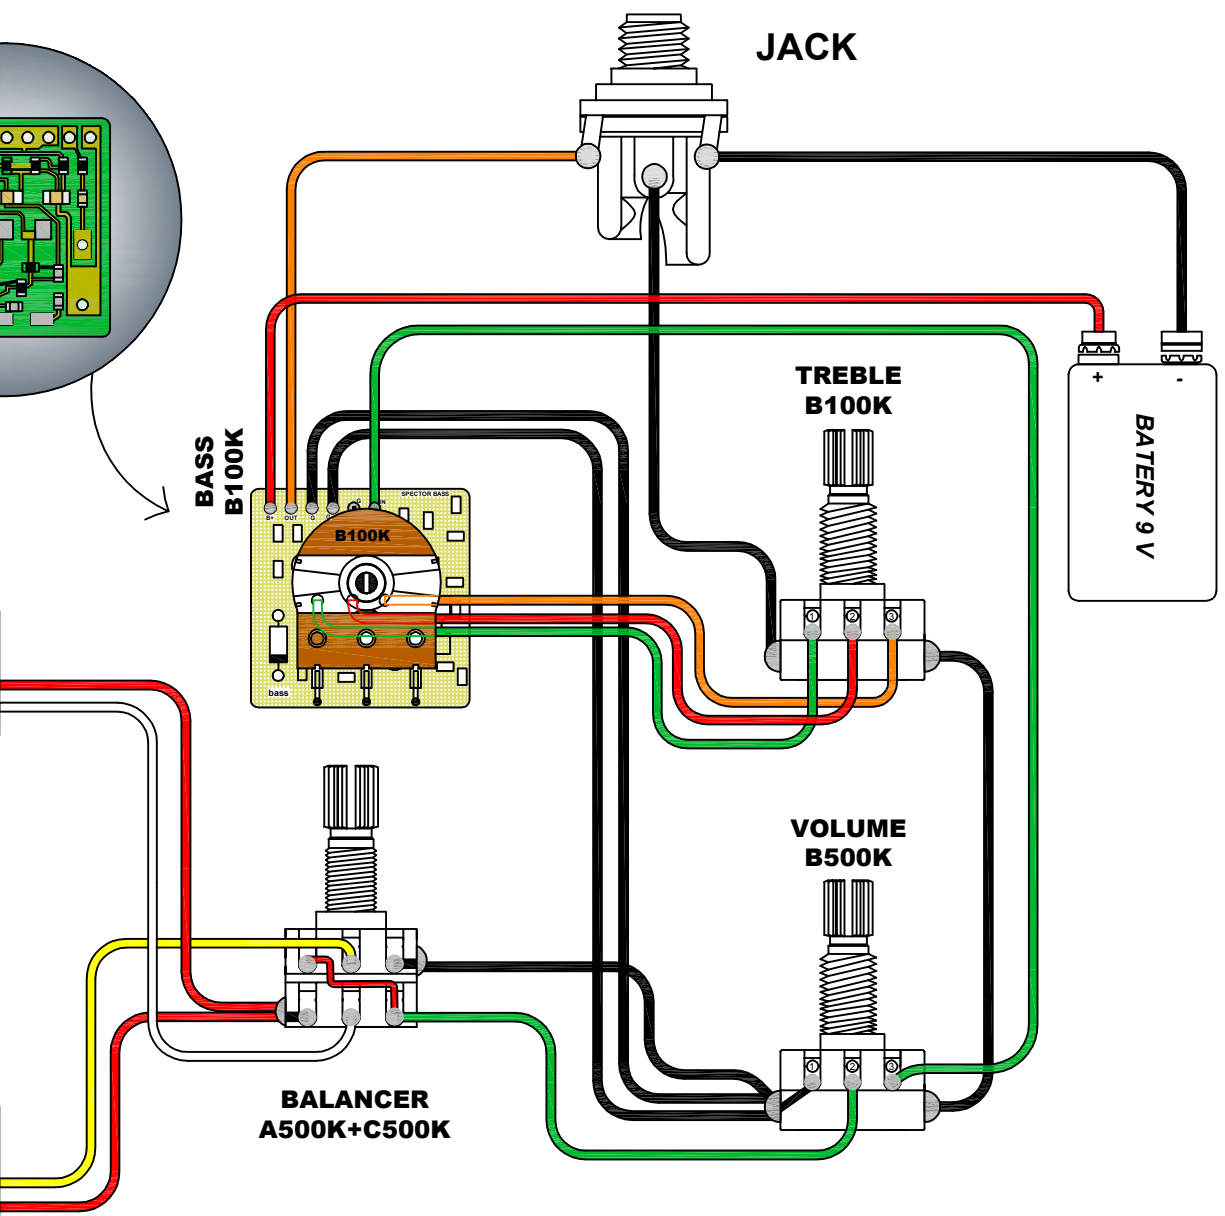

CORT POWERSOUND JJ STYLE PICKUP SET (FRONT)

CORT POWERSOUND JJ STYLE PICKUP SET (REAR)

PT. CORT INDONESIA			
MODEL NAME	CORT GB35JJ		
DRAWING NO			
APPROVED BY	CHECKED BY	DESIGN BY	DRAWING BY