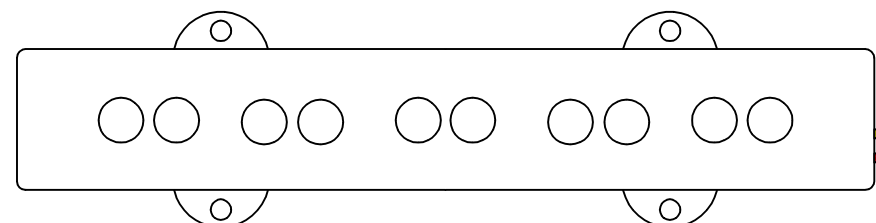

CORT POWERSOUND JJ STYLE PICKUP SET (FRONT)

CORT POWERSOUND JJ STYLE PICKUP SET (REAR)

PT. CORT INDONESIA			
MODEL NAME	CORT GB35JJ		
DRAWING NO			
APPROVED BY	CHECKED BY	DESIGN BY	DRAWING BY