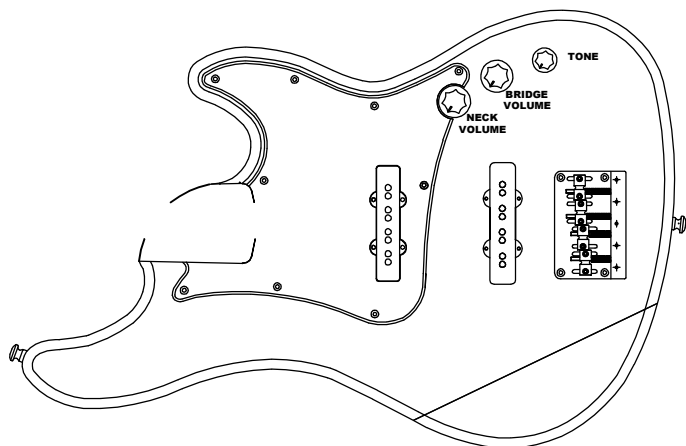

CORT VOICED TONE VTB-ST PICKUP SET (FRONT)

CORT VOICED TONE VTB-ST PICKUP SET (REAR)

**VOLUME
A250K**

**VOLUME
A250K**

**TONE
A250K**

110MM GRN

JACK

110MM GRN

PT. CORT INDONESIA			
MODEL NAME	CORT GB54JJ		
DRAWING NO			
APPROVED BY	CHECKED BY	DESIGN BY	DRAWING BY