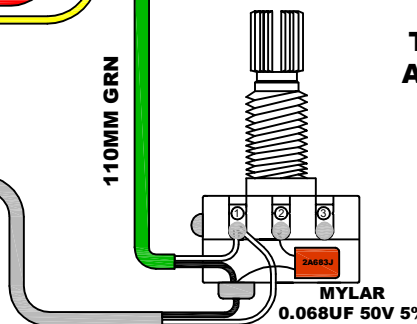

CORT VOICED TONE VTB-ST PICKUP SET (FRONT)

CORT VOICED TONE VTB-ST PICKUP SET (REAR)

**VOLUME
A250K**

**VOLUME
A250K**

**TONE
A250K**

110MM GRN

JACK

110MM GRN