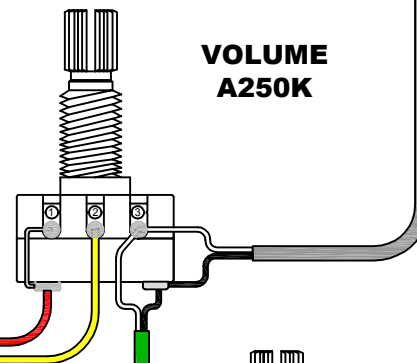

CORT VOICED TONE VTB-ST PICKUP SET (FRONT)

CORT VOICED TONE VTB-ST PICKUP SET (REAR)

**VOLUME
A250K**

**VOLUME
A250K**

**TONE
A250K**

110MM GRN

JACK

110MM GRN