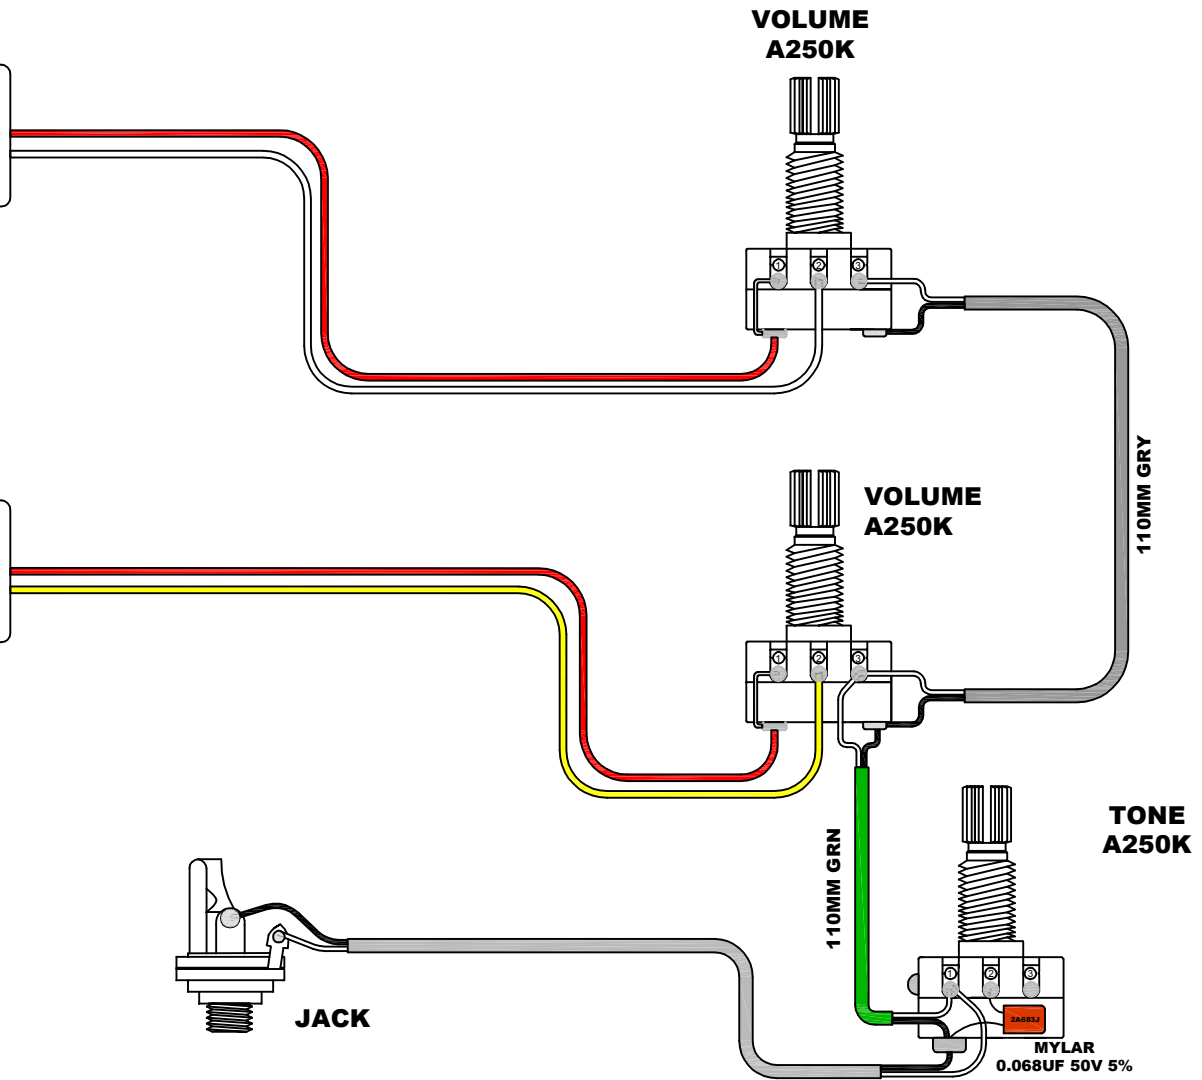

**CORT VOICED TONE VTB-ST PICKUP SET (FRONT)**

**CORT VOICED TONE VTB-ST PICKUP SET (REAR)**

PT. CORT INDONESIA				
MODEL NAME	CORT GB55JJ			
DRAWING NO				
APPROVED BY	CHECKED BY	DESIGN BY	DRAWING BY	