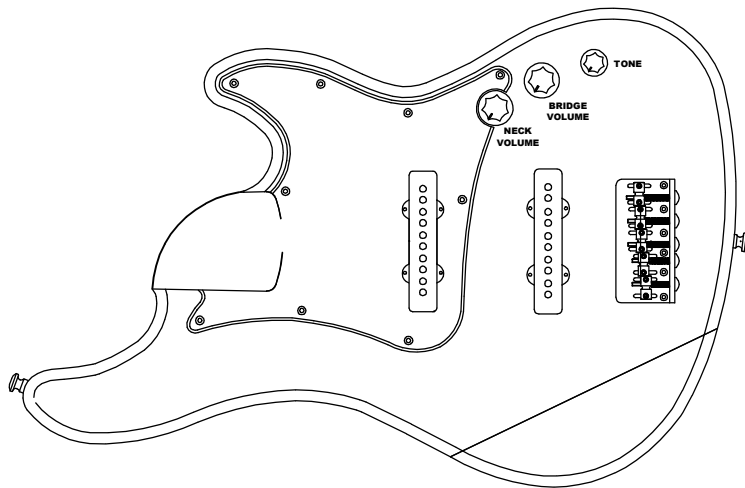

**CORT VOICED TONE VTB-ST PICKUP SET (FRONT)**

**CORT VOICED TONE VTB-ST PICKUP SET (REAR)**

PT. CORT INDONESIA				
MODEL NAME	CORT GB55JJ			
DRAWING NO				
APPROVED BY	CHECKED BY	DESIGN BY	DRAWING BY	