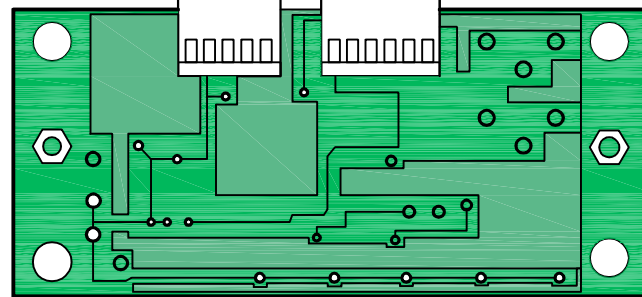

**CORT VOICED TONE VTB-ST
PICKUP SET (FRONT)**

**CORT VOICED TONE VTB-ST
PICKUP SET (REAR)**

**2-BAND
(1VOL(P.P),2 TONE,1BAL)**

**BALANCER
A500K+C500K**

**VOLUME
10B500K(P.P)**

**BASS
B100K**

JACK

WHITE

**TREBLE
B100K**

BROWN

BLUE

WHITE

PINK

YELLOW

RED

GREY

YELLOW

PURPLE

GREEN

RED

BATTERY 9 V

PT. CORT INDONESIA

MODEL NAME **CORT GB74JJ**

DRAWING NO