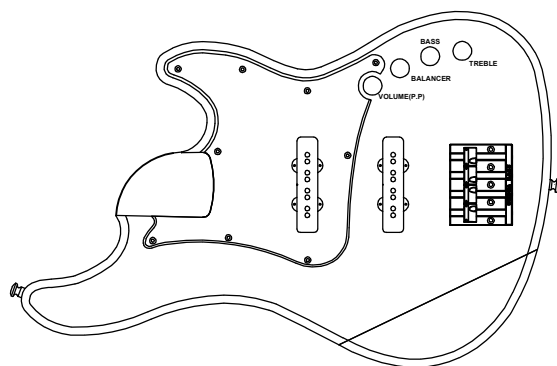

**CORT VOICED TONE VTB-ST
PICKUP SET (FRONT)**

**CORT VOICED TONE VTB-ST
PICKUP SET (REAR)**

**2-BAND
(1VOL(P.P),2 TONE,1BAL)**

**BALANCER
A500K+C500K**

**VOLUME
10B500K(P.P)**

**BASS
B100K**

JACK

WHITE

**TREBLE
B100K**

BROWN

BLUE

WHITE

PINK

YELLOW

RED

GREY

YELLOW

PURPLE

GREEN

RED

BATTERY 9 V

PT. CORT INDONESIA

MODEL NAME **CORT GB74JJ**

DRAWING NO