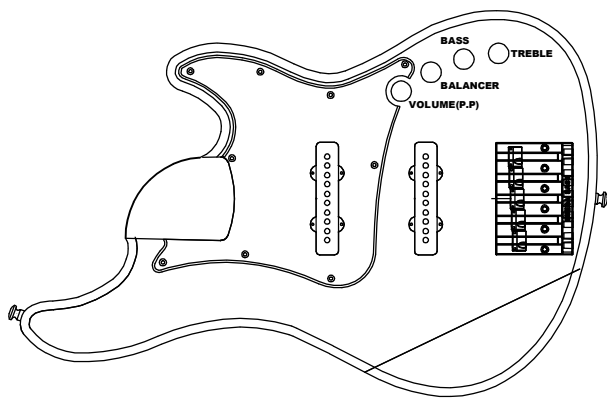

**CORT VOICED TONE VTB-ST
PICKUP SET (FRONT)**

**CORT VOICED TONE VTB-ST
PICKUP SET (REAR)**

**2-BAND
(1VOL(P.P),2 TONE,1BAL)**

**BALANCER
A500K+C500K**

**VOLUME
10B500K(P.P)**

**BASS
B100K**

**TREBLE
B100K**

JACK

WHITE

BROWN

BLUE

WHITE

PINK

GREY

YELLOW

PURPLE

GREEN

RED

YELLOW

RED

BATTERY 9 V

PT. CORT INDONESIA

MODEL NAME **CORT GB75JJ**