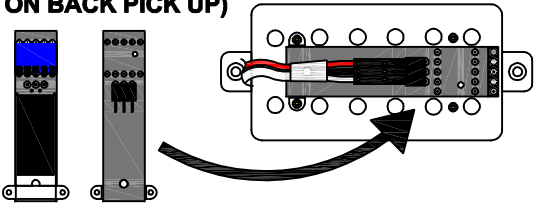

**EMG ACTIVE CIRCUIT (EQUALIZER)**  
 364N PLUG ON PREAMP  
 364B PLUG ON PREAMP  
 (ASSY ON BACK PICK UP)

<b>PT. CORT INDONESIA</b>			
MODEL NAME	CORT KX257B		
DRAWING ON			
APPROVED BY	CHECKED BY	DESIGN BY	DRAWING BY