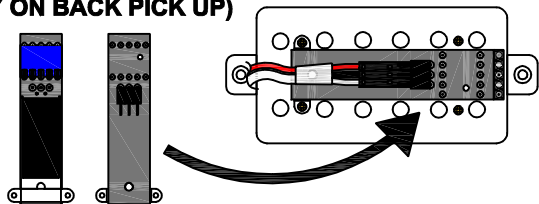

EMG ACTIVE CIRCUIT (EQUALIZER)
 364N PLUG ON PREAMP
 364B PLUG ON PREAMP
 (ASSY ON BACK PICK UP)

PT. CORT INDONESIA			
MODEL NAME	CORT KX300		
DRAWING ON			
APPROVED BY	CHECKED BY	DESIGN BY	DRAWING BY