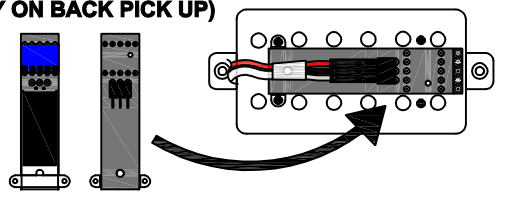

EMG ACTIVE CIRCUIT (EQUALIZER)
364N PLUG ON PREAMP
364B PLUG ON PREAMP
(ASSY ON BACK PICK UP)

PT. CORT INDONESIA				
MODEL NAME	CORT KX300 ETCHED			
DRAWING ON				
APPROVED BY	CHECKED BY	DESIGN BY	DRAWING BY	