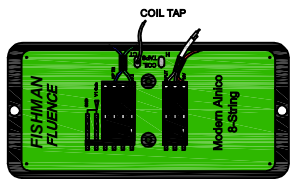

RED

RED

BLK

ORANGE

YELLOW(TUBE)

210MM GRY

NECK PICK UP: Modern Alnico

BRIDGE PICK UP: Modern Ceramic