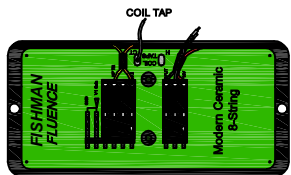

RED

RED

BLK

ORANGE

YELLOW(TUBE)

210MM GRY

NECK PICK UP: Modern Alnico

BRIDGE PICK UP: Modern Ceramic

PT. CORT INDONESIA

MODEL NAME

CORT KX508MS

DRAWING ON

APPROVED BY

CHECKED BY

DESIGN BY

DRAWING BY