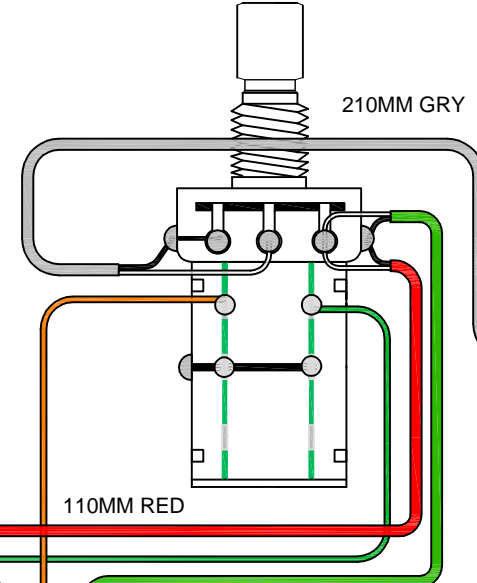

FISHMAN FLUENCE MODERN HUMBucker SET(FRONT)

3 WAY TOGGLE SWITCH

VOLUME/VOICE 2 A25K (P.P)

JACK

FISHMAN

FISHMAN FLUENCE MODERN HUMBucker SET(FRONT)

FISHMAN

110MM RED

130MM GRN

MYLAR 0,22UF 200V 5%

TONE/COIL TAP A25K (P.P)

BATTERY 9 V

WHT

GREEN

RED

BLUE (TUBE)

RED

RED

BLK

ORANGE

YELLOW(TUBE)

210MM GRY

NECK PICK UP: Modern Alnico

BRIDGE PICK UP: Modern Ceramic