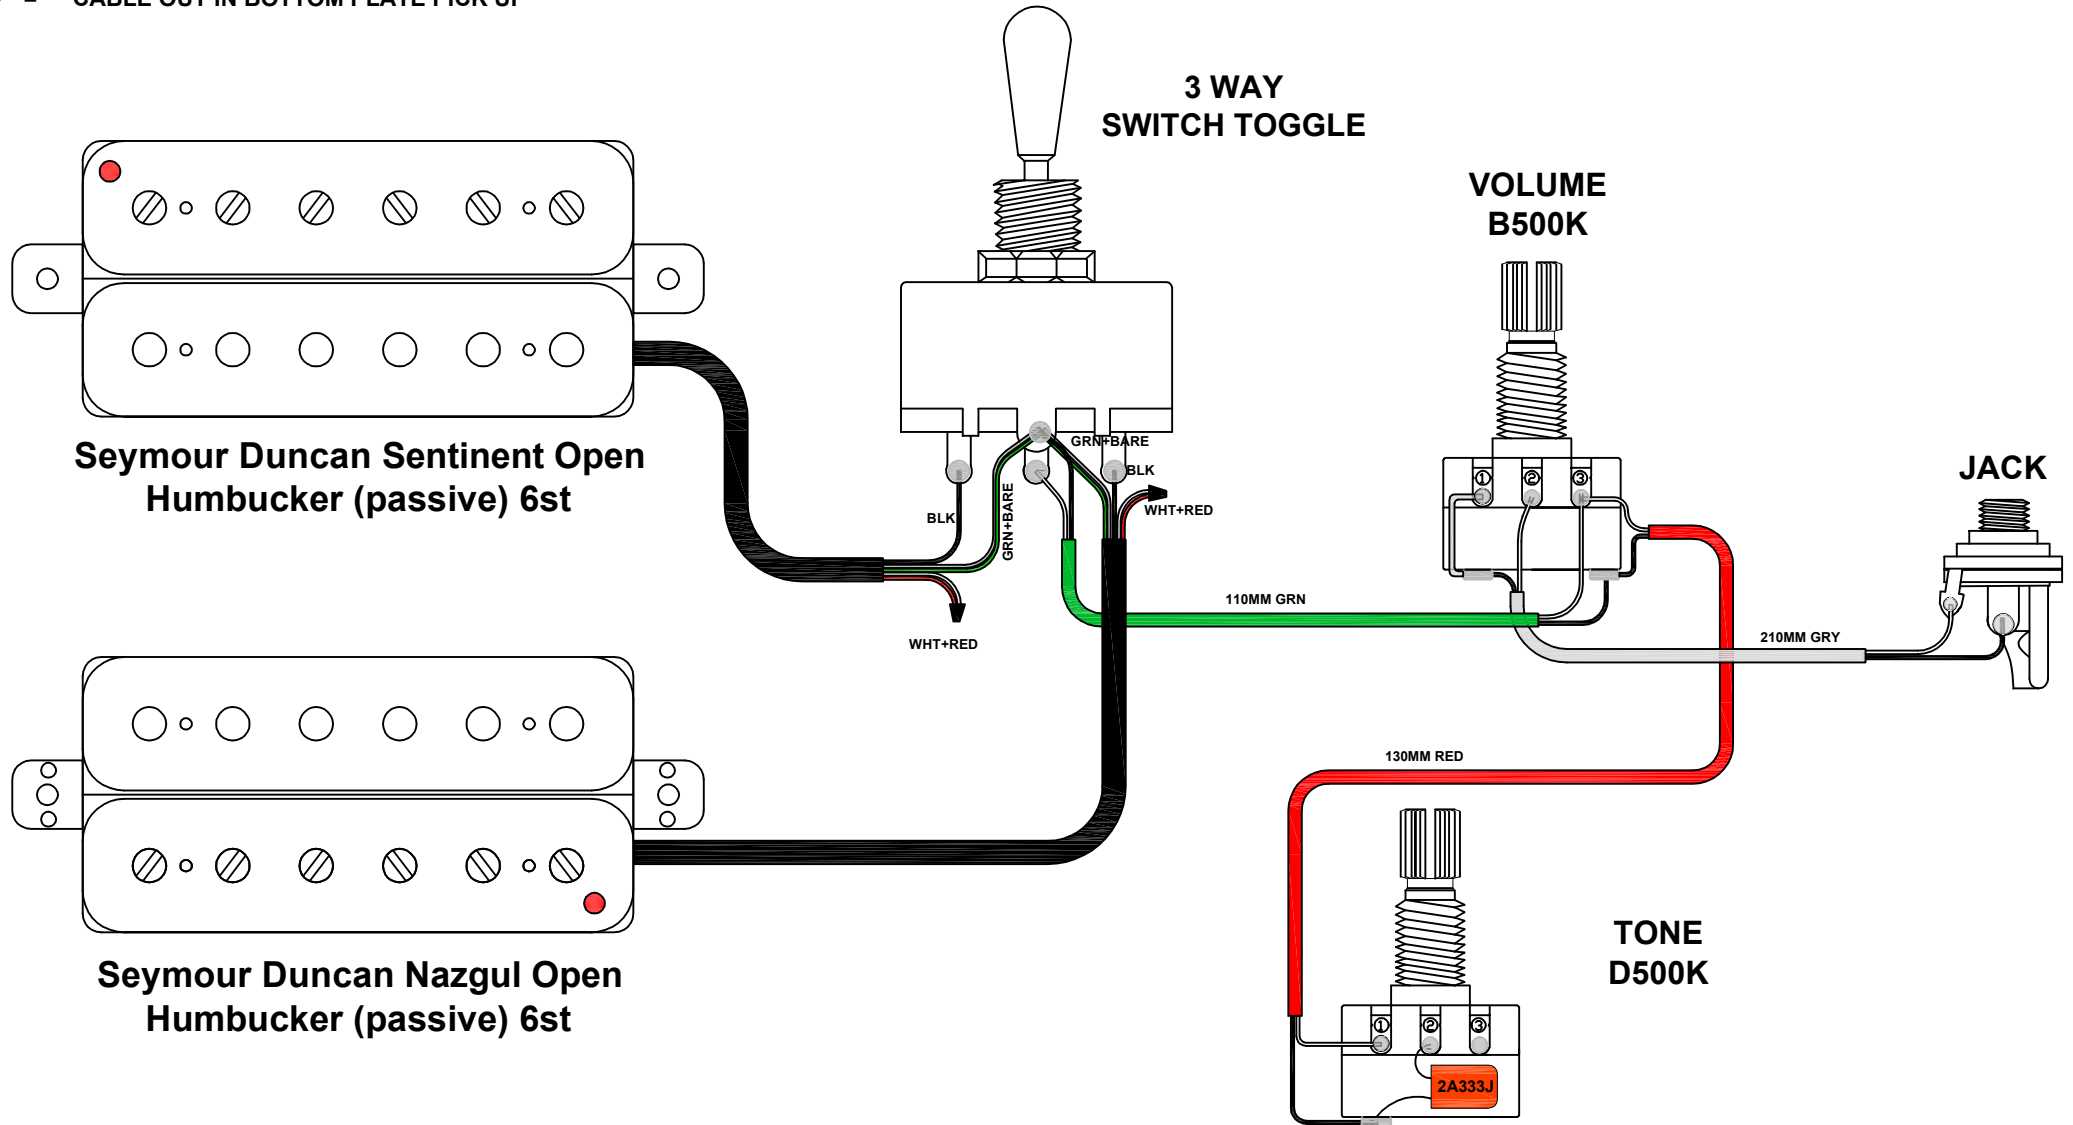

● = CABLE OUT IN BOTTOM PLATE PICK UP

PT. CORT INDONESIA			
MODEL NAME	CORT KX700 EverTune		
DRAWING ON			
APPROVED BY	CHECKED BY	DESIGN BY	DRAWING BY