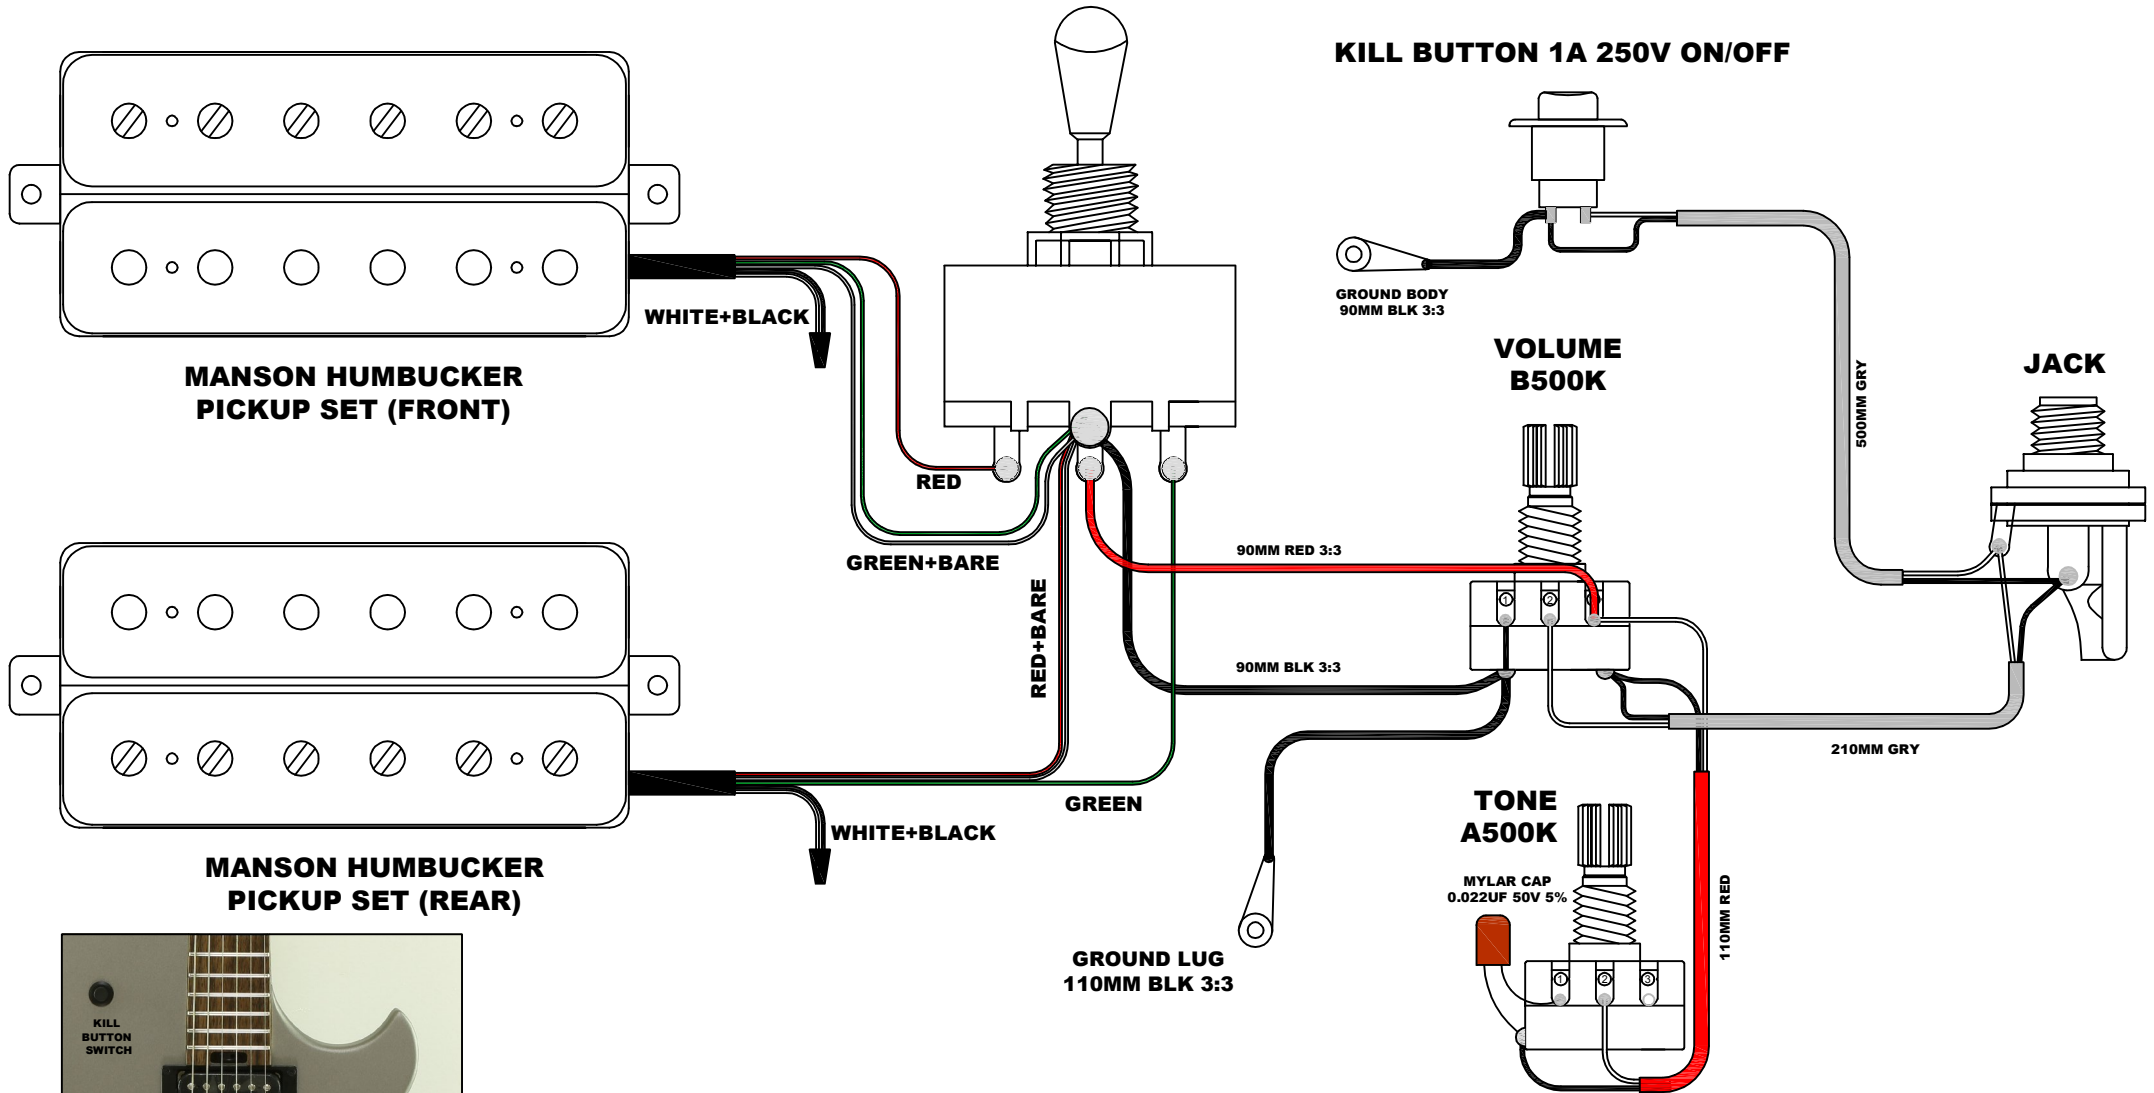

3 WAY TOGGLE SWITCH

MODEL NAME	CORT MBM-1			o Cort CO.
DRAWING NO				o
APPROVED BY	CHECKED BY	DESIGN BY	DRAWING BY	