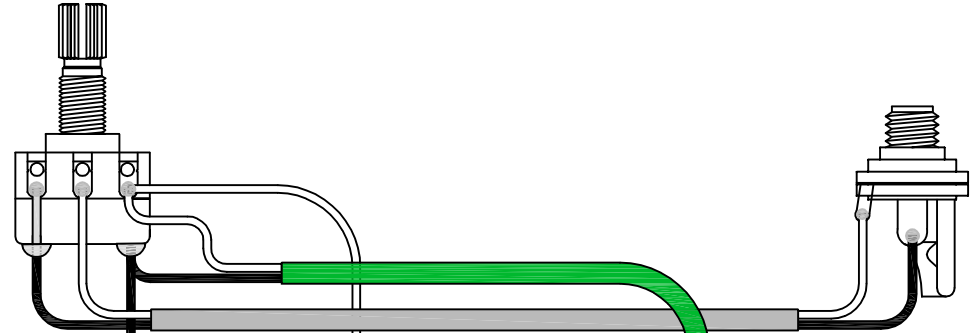

**Bartolini**

BARTOLINI CUSTOM J BERLIN PICK UP  
W/BARTOLINI LOGO

**Bartolini**

BARTOLINI CUSTOM J BERLIN PICK UP  
W/BARTOLINI LOGO

VOLUME  
B500K

110MM WHT 3:3

110MM BLK 3:3

110MM GRN

BALANCER  
A250K+C250K

TONE  
A500K

0,068UF  
50V 5%

2A68F3

PT. CORT INDONESIA

MODEL NAME CORT RITHIMIC

DRAWING NO

APPROVED BY