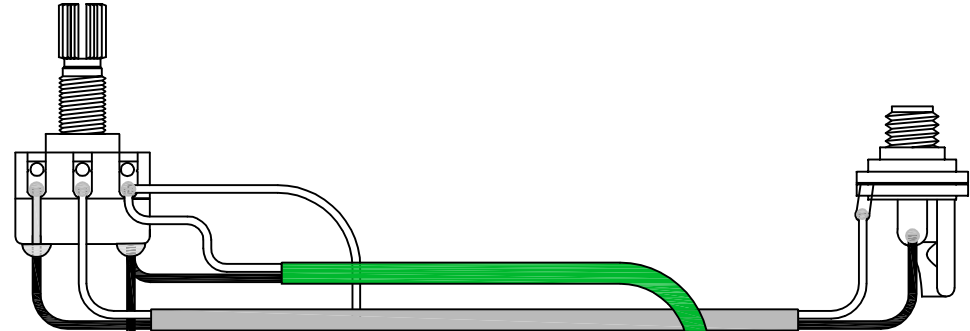

Bartolini

BARTOLINI CUSTOM J BERLIN PICK UP
W/BARTOLINI LOGO

Bartolini

BARTOLINI CUSTOM J BERLIN PICK UP
W/BARTOLINI LOGO

VOLUME
B500K

110MM WHT 3:3

110MM BLK 3:3

110MM GRN

BALANCER
A250K+C250K

TONE
A500K

0,068UF
50V 5%

2A68F3

PT. CORT INDONESIA

MODEL NAME CORT RITHIMIC V

DRAWING NO

APPROVED BY CHECKED BY DESIGN BY DRAWING BY