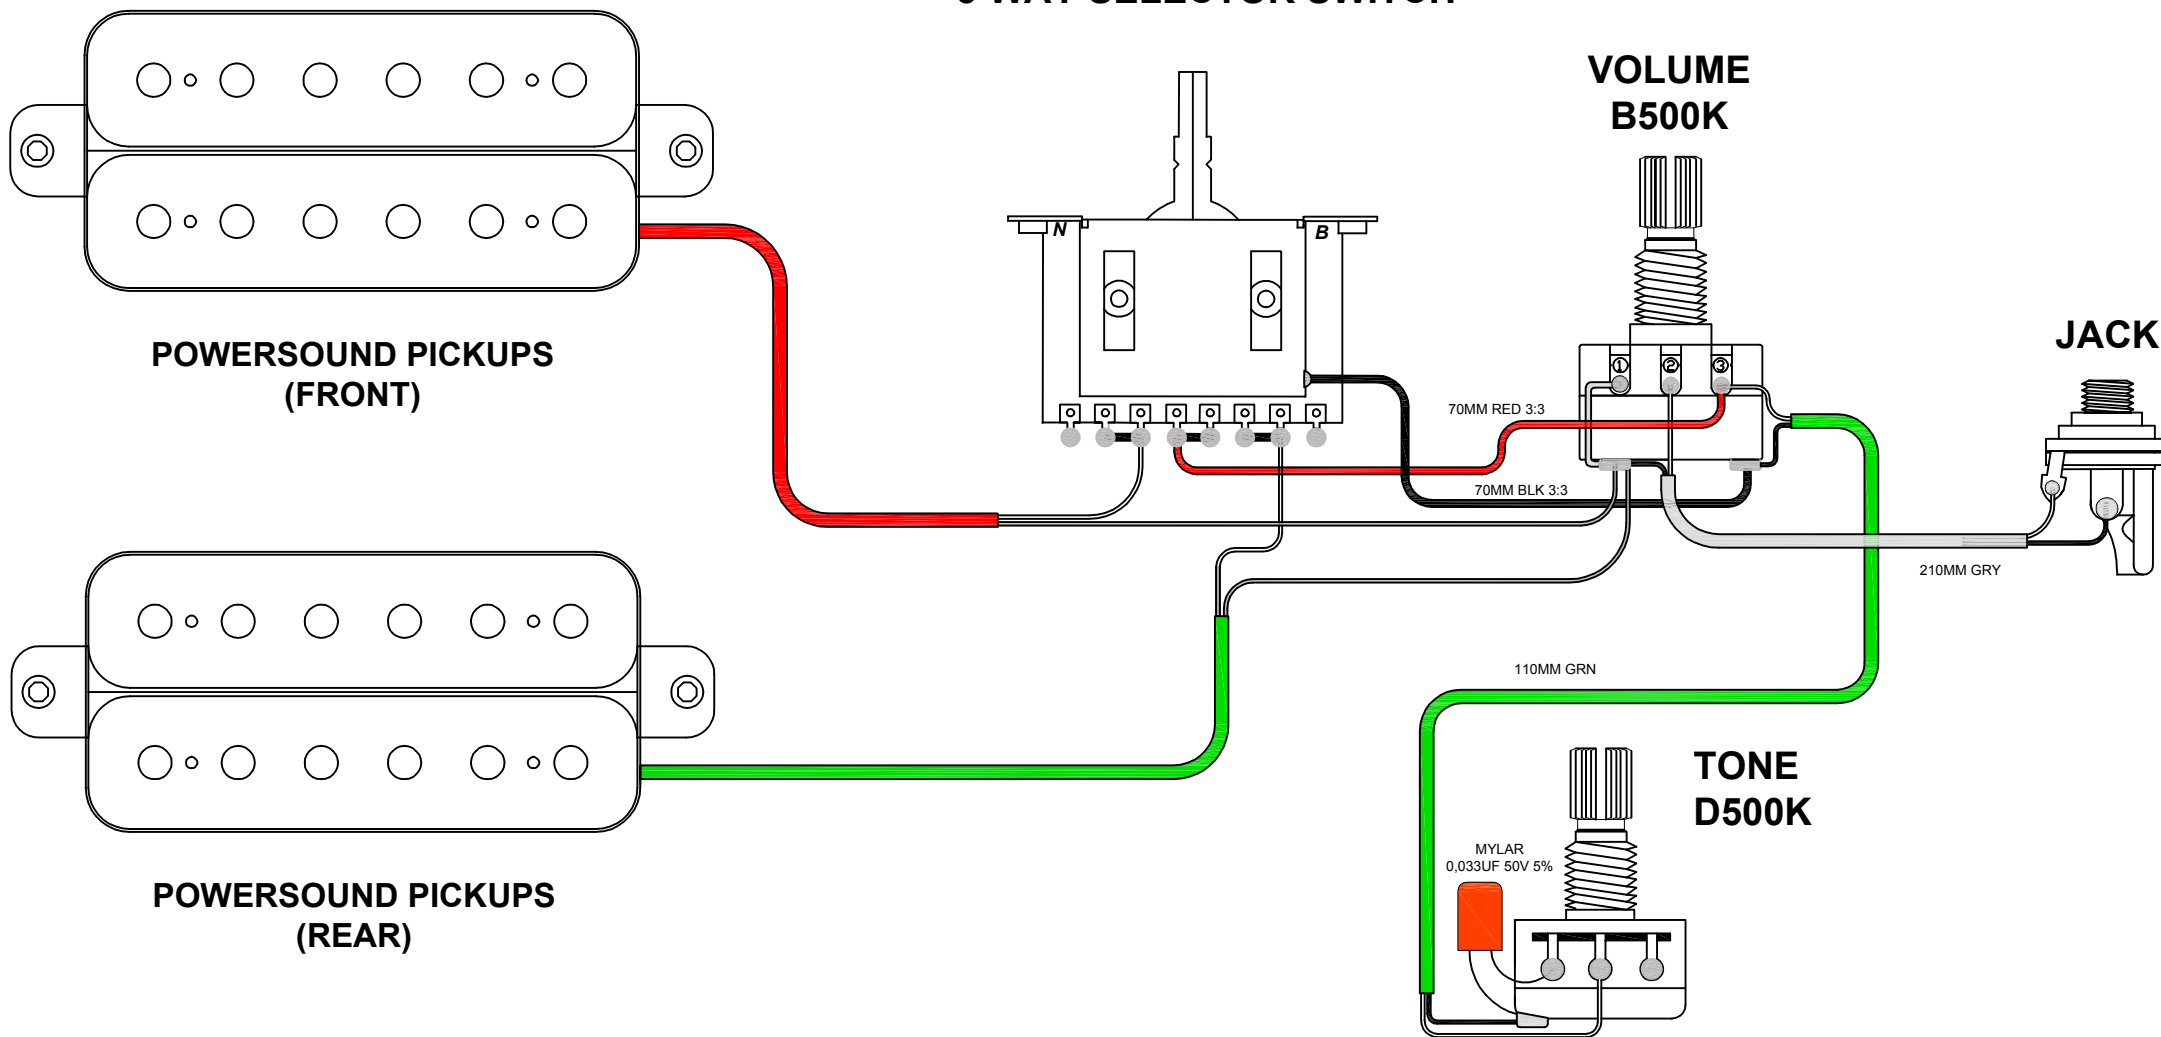

### 3 WAY SELECTOR SWITCH

**POWERSOUND PICKUPS  
(FRONT)**

**POWERSOUND PICKUPS  
(REAR)**

PT. CORT INDONESIA			
MODEL NAME	<b>CORT X100</b>		
DRAWING ON			
APPROVED BY	CHECKED BY	DESIGN BY	DRAWING BY