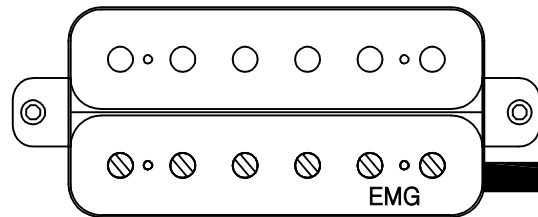

5 WAY SELECTOR SWITCH

EMG SRO OC1 & ALNICO V SINGLE PICKUPS
(FRONT)

EMG SRO OC1 & ALNICO V
SINGLE PICKUPS
(MIDDLE)

EMG SRO OC1 & ALNICO V SINGLE PICKUPS
(REAR)

PT. CORT INDONESIA			
MODEL NAME	CORT X250		
DRAWING ON			
APPROVED BY	CHECKED BY	DESIGN BY	DRAWING BY