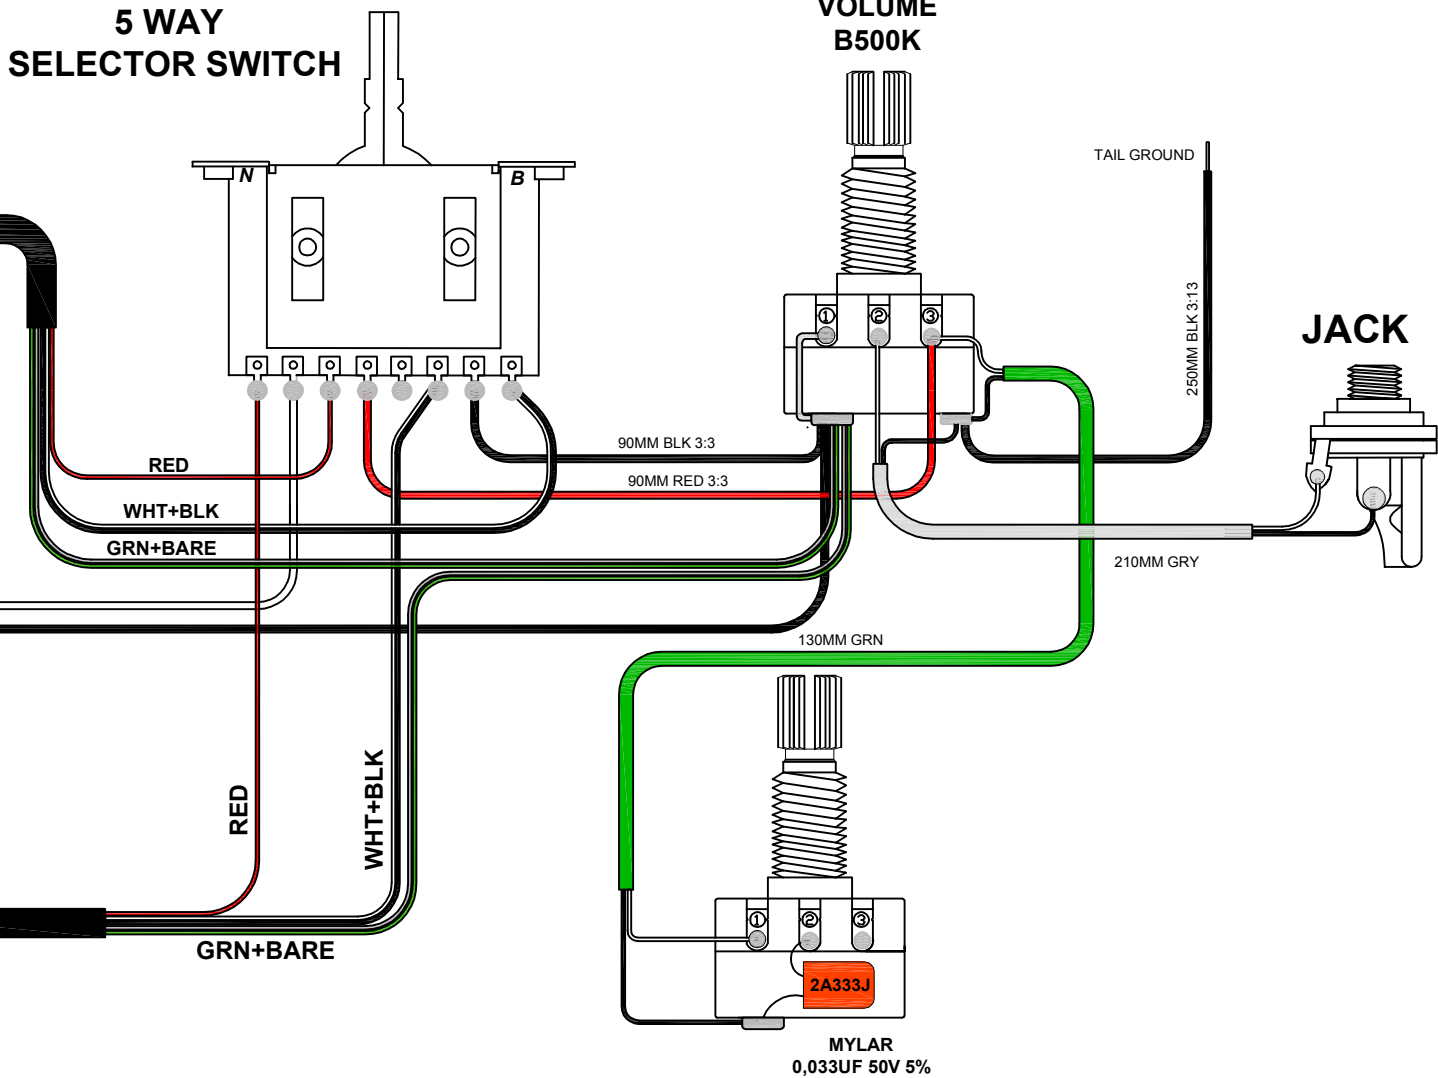

5 WAY SELECTOR SWITCH

EMG SRO OC1 & ALNICO V SINGLE PICKUPS
(FRONT)

EMG SRO OC1 & ALNICO V
SINGLE PICKUPS
(MIDDLE)

EMG SRO OC1 & ALNICO V SINGLE PICKUPS
(REAR)

PT. CORT INDONESIA			
MODEL NAME	CORT X250		
DRAWING ON			
APPROVED BY	CHECKED BY	DESIGN BY	DRAWING BY