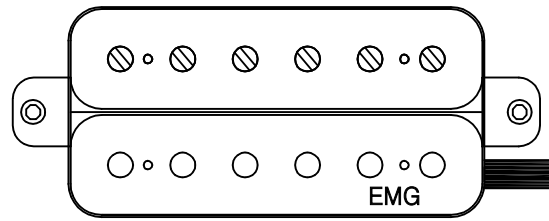

5 WAY SELECTOR SWITCH

EMG SRO OC1 & ALNICO V SINGLE PICKUPS
(FRONT)

EMG SRO OC1 & ALNICO V
SINGLE PICKUPS
(MIDDLE)

EMG SRO OC1 & ALNICO V SINGLE PICKUPS
(REAR)

PT. CORT INDONESIA			
MODEL NAME	CORT X250		
DRAWING ON			
APPROVED BY	CHECKED BY	DESIGN BY	DRAWING BY