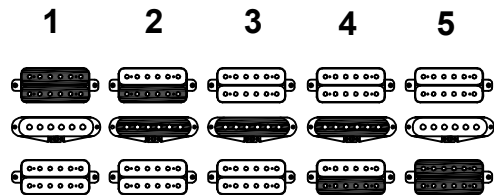

5 WAY SELECTOR SWITCH

EMG SRO OC1 & ALNICO V SINGLE PICKUPS
(FRONT)

EMG SRO OC1 & ALNICO V
SINGLE PICKUPS
(MIDDLE)

EMG SRO OC1 & ALNICO V SINGLE PICKUPS
(REAR)

PT. CORT INDONESIA			
MODEL NAME	CORT X250		
DRAWING ON			
APPROVED BY	CHECKED BY	DESIGN BY	DRAWING BY