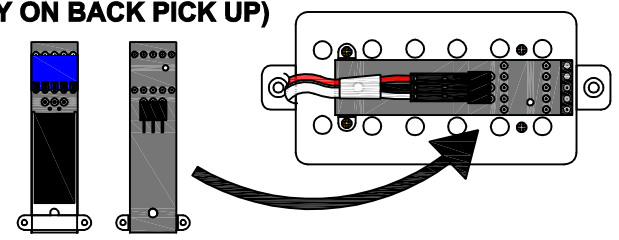

**EMG ACTIVE CIRCUIT (EQUALIZER)**  
 364N PLUG ON PREAMP  
 364B PLUG ON PREAMP  
 (ASSY ON BACK PICK UP)

<b>PT. CORT INDONESIA</b>			
MODEL NAME	CORT X300		
DRAWING ON			
APPROVED BY	CHECKED BY	DESIGN BY	DRAWING BY