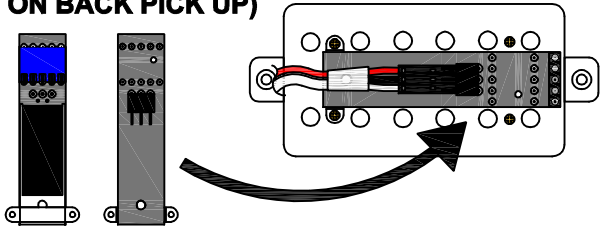

EMG ACTIVE CIRCUIT (EQUALIZER)
364N PLUG ON PREAMP
364B PLUG ON PREAMP
(ASSY ON BACK PICK UP)

PT. CORT INDONESIA			
MODEL NAME	CORT X300 LE MOSAIC		
DRAWING ON			
APPROVED BY	CHECKED BY	DESIGN BY	DRAWING BY