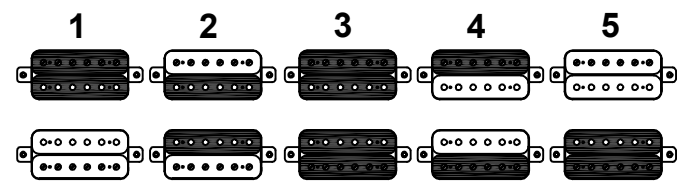

SEYMOUR DUNCAN  
SH-2N WHITE

SEYMOUR DUNCAN  
TB-4 WHITE

5 WAY SELECTOR SWITCH

VOLUME  
A500K

JACK  
NEUTRIC

TONE  
A500K

1. NECK
2. NECK&BRIDGE (INSIDE COIL)
3. NECK&BRIDGE
4. NECK&BRIDGE (OUTSIDE COIL)
5. BRIDGE

PT. CORT INDONESIA			
MODEL NAME	CORT X700 DUALITY		
DRAWING ON			
APPROVED BY	CHECKED BY	DESIGN BY	DRAWING BY