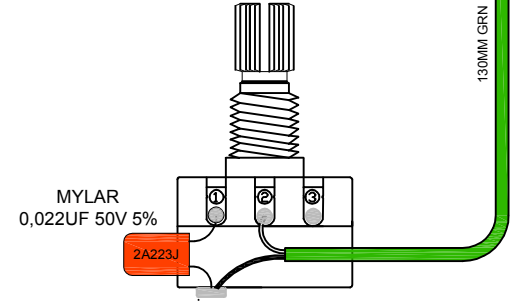

SEYMOUR DUNCAN  
SH-2N WHITE

SEYMOUR DUNCAN  
TB-4 WHITE

5 WAY SELECTOR SWITCH

VOLUME  
A500K

JACK  
NEUTRIC

TONE  
A500K

1. NECK
2. NECK&BRIDGE (INSIDE COIL)
3. NECK&BRIDGE
4. NECK&BRIDGE (OUTSIDE COIL)
5. BRIDGE