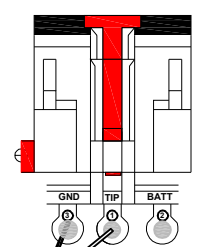

SEYMOUR DUNCAN  
SH-2N WHITE

SEYMOUR DUNCAN  
TB-4 WHITE

5 WAY SELECTOR SWITCH

VOLUME  
A500K

JACK  
NEUTRIC

TONE  
A500K

1. NECK
2. NECK&BRIDGE (INSIDE COIL)
3. NECK&BRIDGE
4. NECK&BRIDGE (OUTSIDE COIL)
5. BRIDGE