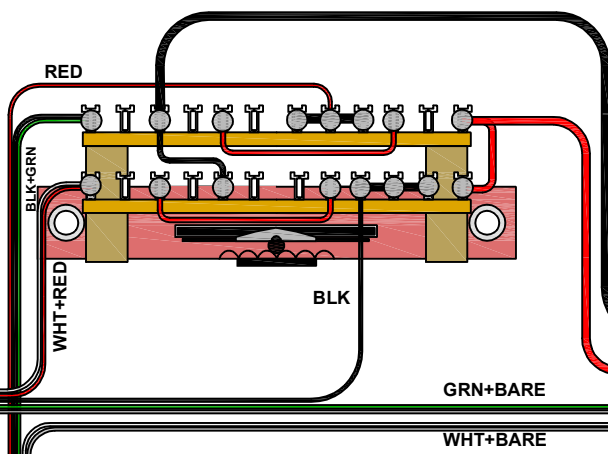

SEYMOUR DUNCAN  
SH-2N WHITE

SEYMOUR DUNCAN  
TB-4 WHITE

5 WAY SELECTOR SWITCH

VOLUME  
A500K

JACK  
NEUTRIC

TONE  
A500K

1. NECK
2. NECK&BRIDGE (INSIDE COIL)
3. NECK&BRIDGE
4. NECK&BRIDGE (OUTSIDE COIL)
5. BRIDGE

PT. CORT INDONESIA			
MODEL NAME	CORT X700 DUALITY		
DRAWING ON			
APPROVED BY	CHECKED BY	DESIGN BY	DRAWING BY