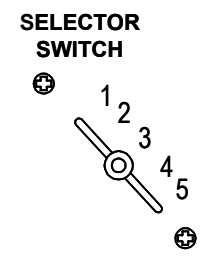

SEYMOUR DUNCAN  
SH-2N WHITE

SEYMOUR DUNCAN  
TB-4 WHITE

5 WAY SELECTOR SWITCH

VOLUME  
A500K

JACK  
NEUTRIC

TONE  
A500K

1. NECK
2. NECK&BRIDGE (INSIDE COIL)
3. NECK&BRIDGE
4. NECK&BRIDGE (OUTSIDE COIL)
5. BRIDGE