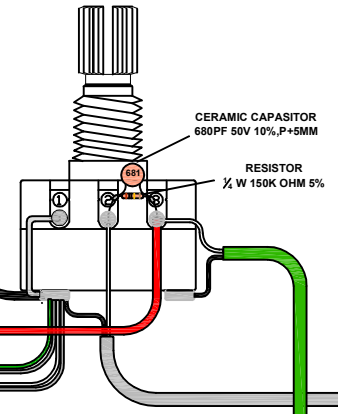

SEYMOUR DUNCAN  
SH-2N WHITE

SEYMOUR DUNCAN  
TB-4 WHITE

5 WAY SELECTOR SWITCH

VOLUME  
A500K

JACK  
NEUTRIC

TONE  
A500K

1. NECK
2. NECK&BRIDGE (INSIDE COIL)
3. NECK&BRIDGE
4. NECK&BRIDGE (OUTSIDE COIL)
5. BRIDGE