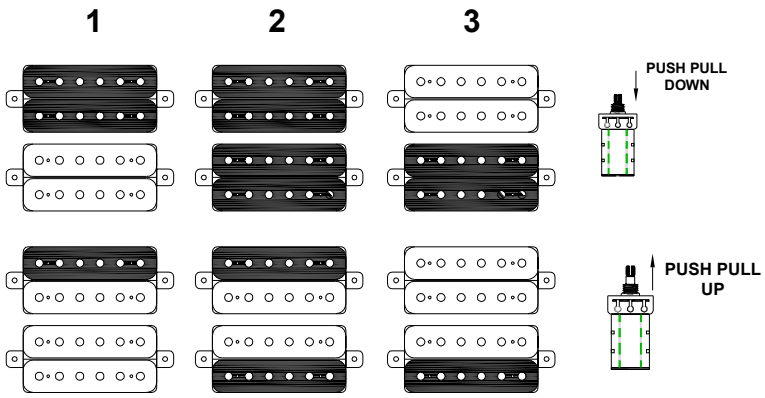

**PTP2037**  
**EG4-WHT-R-2P<#44/7000T>ANC#5-MM XXX**

<b>PT. CORT INDONESIA</b>			
<b>MODEL NAME</b>	<b>CORT-G250 SPECTRUM (NAMA SAMPLE G254)</b>		
<b>DRAWING ON</b>			
<b>APPROVED BY</b>	<b>CHECKED BY</b>	<b>DESIGN BY</b>	<b>DRAWING BY</b>