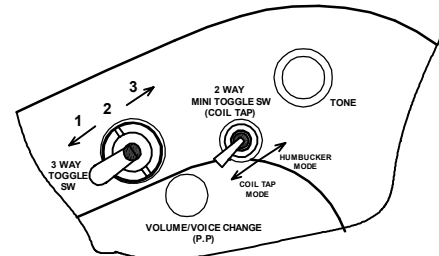

**FISHMAN®**  
ALNICO V NECK GOLD

NECK PICK UP: Modern Alnico

**FISHMAN®**  
ALNICO V BRIDGE GOLD

BRIDGE PICK UP: Modern Ceramic

**VOLUME/VOICE 2**  
1607-D20RL-A25K (P.P)

<b>PT. CORT INDONESIA</b>			
MODEL NAME	<b>CORT - KX700 TT (Gold)</b>		
DRAWING ON			
APPROVED BY	CHECKED BY	DESIGN BY	DRAWING BY