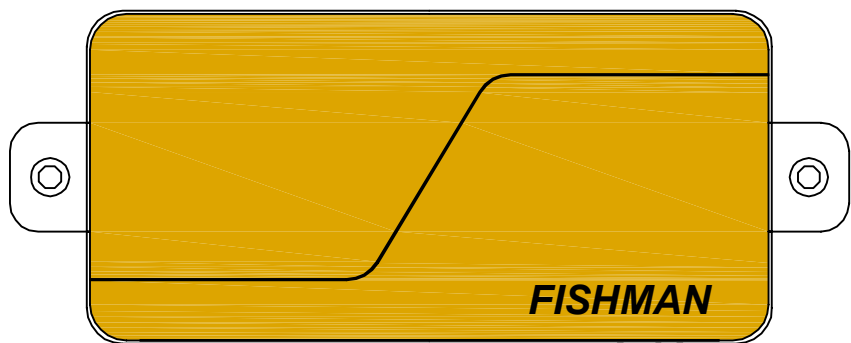

**FISHMAN®**  
ALNICO V NECK GOLD

NECK PICK UP: Modern Alnico

**FISHMAN®**  
ALNICO V BRIDGE GOLD

BRIDGE PICK UP: Modern Ceramic

**VOLUME/VOICE 2**  
1607-D20RL-A25K (P.P)

<b>PT. CORT INDONESIA</b>			
MODEL NAME	<b>CORT - KX700 TT (Gold)</b>		
DRAWING ON			
APPROVED BY	CHECKED BY	DESIGN BY	DRAWING BY