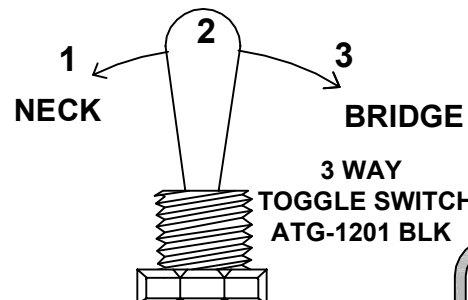

**FISHMAN®**  
ALNICO V NECK GOLD

NECK PICK UP: Modern Alnico

**FISHMAN®**  
ALNICO V BRIDGE GOLD

BRIDGE PICK UP: Modern Ceramic

**VOLUME/VOICE 2**  
1607-D20RL-A25K (P.P)

<b>PT. CORT INDONESIA</b>			
MODEL NAME	<b>CORT - KX700 TT (Gold)</b>		
DRAWING ON			
APPROVED BY	CHECKED BY	DESIGN BY	DRAWING BY