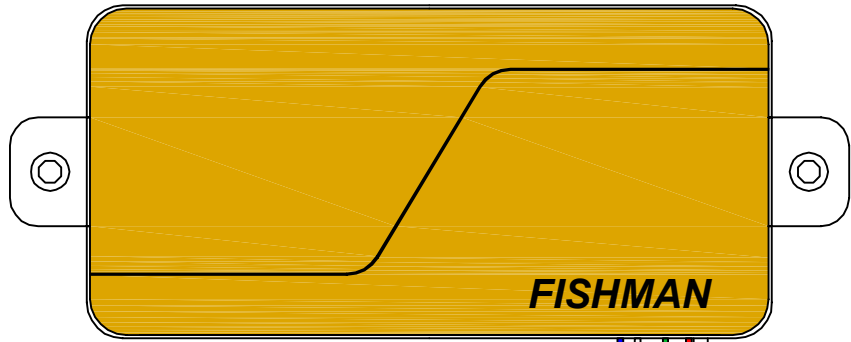

**FISHMAN®**  
ALNICO V NECK GOLD

NECK PICK UP: Modern Alnico

**FISHMAN®**  
ALNICO V BRIDGE GOLD

BRIDGE PICK UP: Modern Ceramic

**VOLUME/VOICE 2**  
1607-D20RL-A25K (P.P)

<b>PT. CORT INDONESIA</b>			
MODEL NAME	<b>CORT - KX700 TT (Gold)</b>		
DRAWING ON			
APPROVED BY	CHECKED BY	DESIGN BY	DRAWING BY