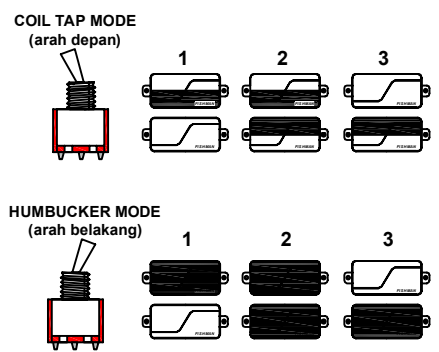

**FISHMAN®**  
ALNICO V NECK GOLD

NECK PICK UP: Modern Alnico

**FISHMAN®**  
ALNICO V BRIDGE GOLD

BRIDGE PICK UP: Modern Ceramic

**VOLUME/VOICE 2**  
1607-D20RL-A25K (P.P)

<b>PT. CORT INDONESIA</b>			
MODEL NAME	<b>CORT - KX700 TT (Gold)</b>		
DRAWING ON			
APPROVED BY	CHECKED BY	DESIGN BY	DRAWING BY