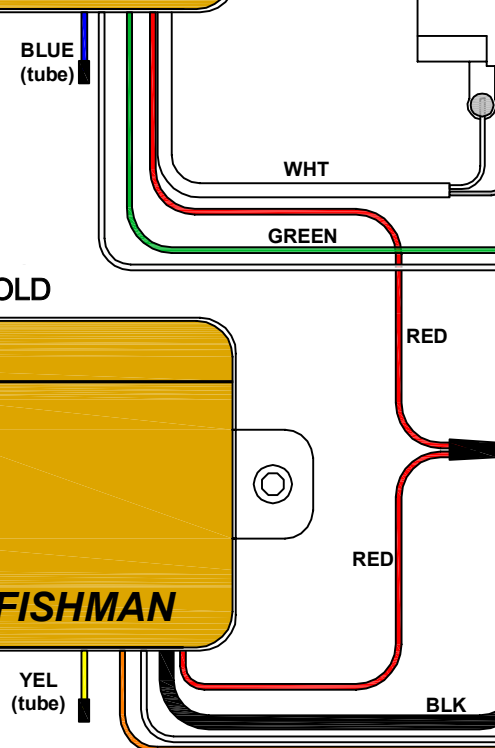

**FISHMAN®**  
ALNICO V NECK GOLD

NECK PICK UP: Modern Alnico

**FISHMAN®**  
ALNICO V BRIDGE GOLD

BRIDGE PICK UP: Modern Ceramic

**VOLUME/VOICE 2**  
1607-D20RL-A25K (P.P)

<b>PT. CORT INDONESIA</b>			
MODEL NAME	<b>CORT - KX700 TT (Gold)</b>		
DRAWING ON			
APPROVED BY	CHECKED BY	DESIGN BY	DRAWING BY