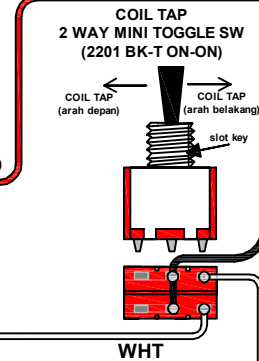

**FISHMAN®**  
ALNICO V NECK GOLD

NECK PICK UP: Modern Alnico

**FISHMAN®**  
ALNICO V BRIDGE GOLD

BRIDGE PICK UP: Modern Ceramic

**VOLUME/VOICE 2**  
1607-D20RL-A25K (P.P)

<b>PT. CORT INDONESIA</b>			
MODEL NAME	<b>CORT - KX700 TT (Gold)</b>		
DRAWING ON			
APPROVED BY	CHECKED BY	DESIGN BY	DRAWING BY