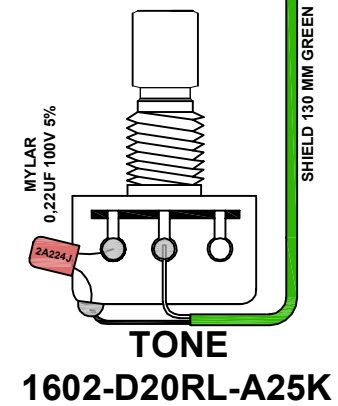

**FISHMAN®**  
ALNICO V NECK GOLD

NECK PICK UP: Modern Alnico

**FISHMAN®**  
ALNICO V BRIDGE GOLD

BRIDGE PICK UP: Modern Ceramic

**VOLUME/VOICE 2**  
1607-D20RL-A25K (P.P)

<b>PT. CORT INDONESIA</b>			
MODEL NAME	<b>CORT - KX700 TT (Gold)</b>		
DRAWING ON			
APPROVED BY	CHECKED BY	DESIGN BY	DRAWING BY