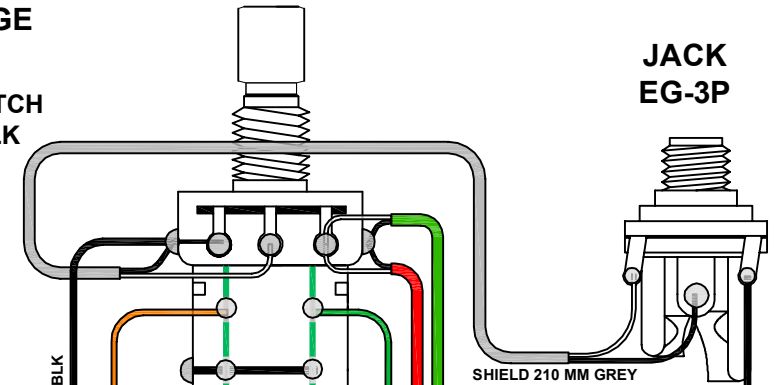

**FISHMAN®**  
ALNICO V NECK GOLD

NECK PICK UP: Modern Alnico

**FISHMAN®**  
ALNICO V BRIDGE GOLD

BRIDGE PICK UP: Modern Ceramic

**VOLUME/VOICE 2**  
1607-D20RL-A25K (P.P)

<b>PT. CORT INDONESIA</b>			
MODEL NAME	<b>CORT - KX700 TT (Gold)</b>		
DRAWING ON			
APPROVED BY	CHECKED BY	DESIGN BY	DRAWING BY