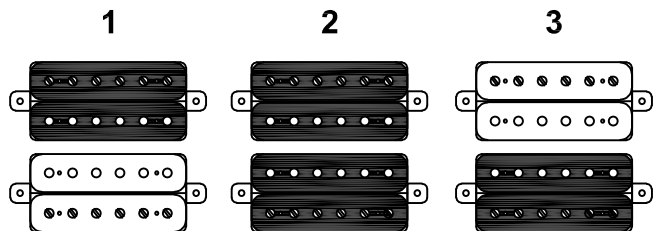

● = KABEL OUT DI BOTTOM PLATE PICK UP

PT. CORT INDONESIA				
MODEL NAME	CORT- KX500 VER.02 (PALE MOON)			
DRAWING ON				
APPROVED BY	CHECKED BY	DESIGN BY	DRAWING BY	EQ CODE
				PVS2145