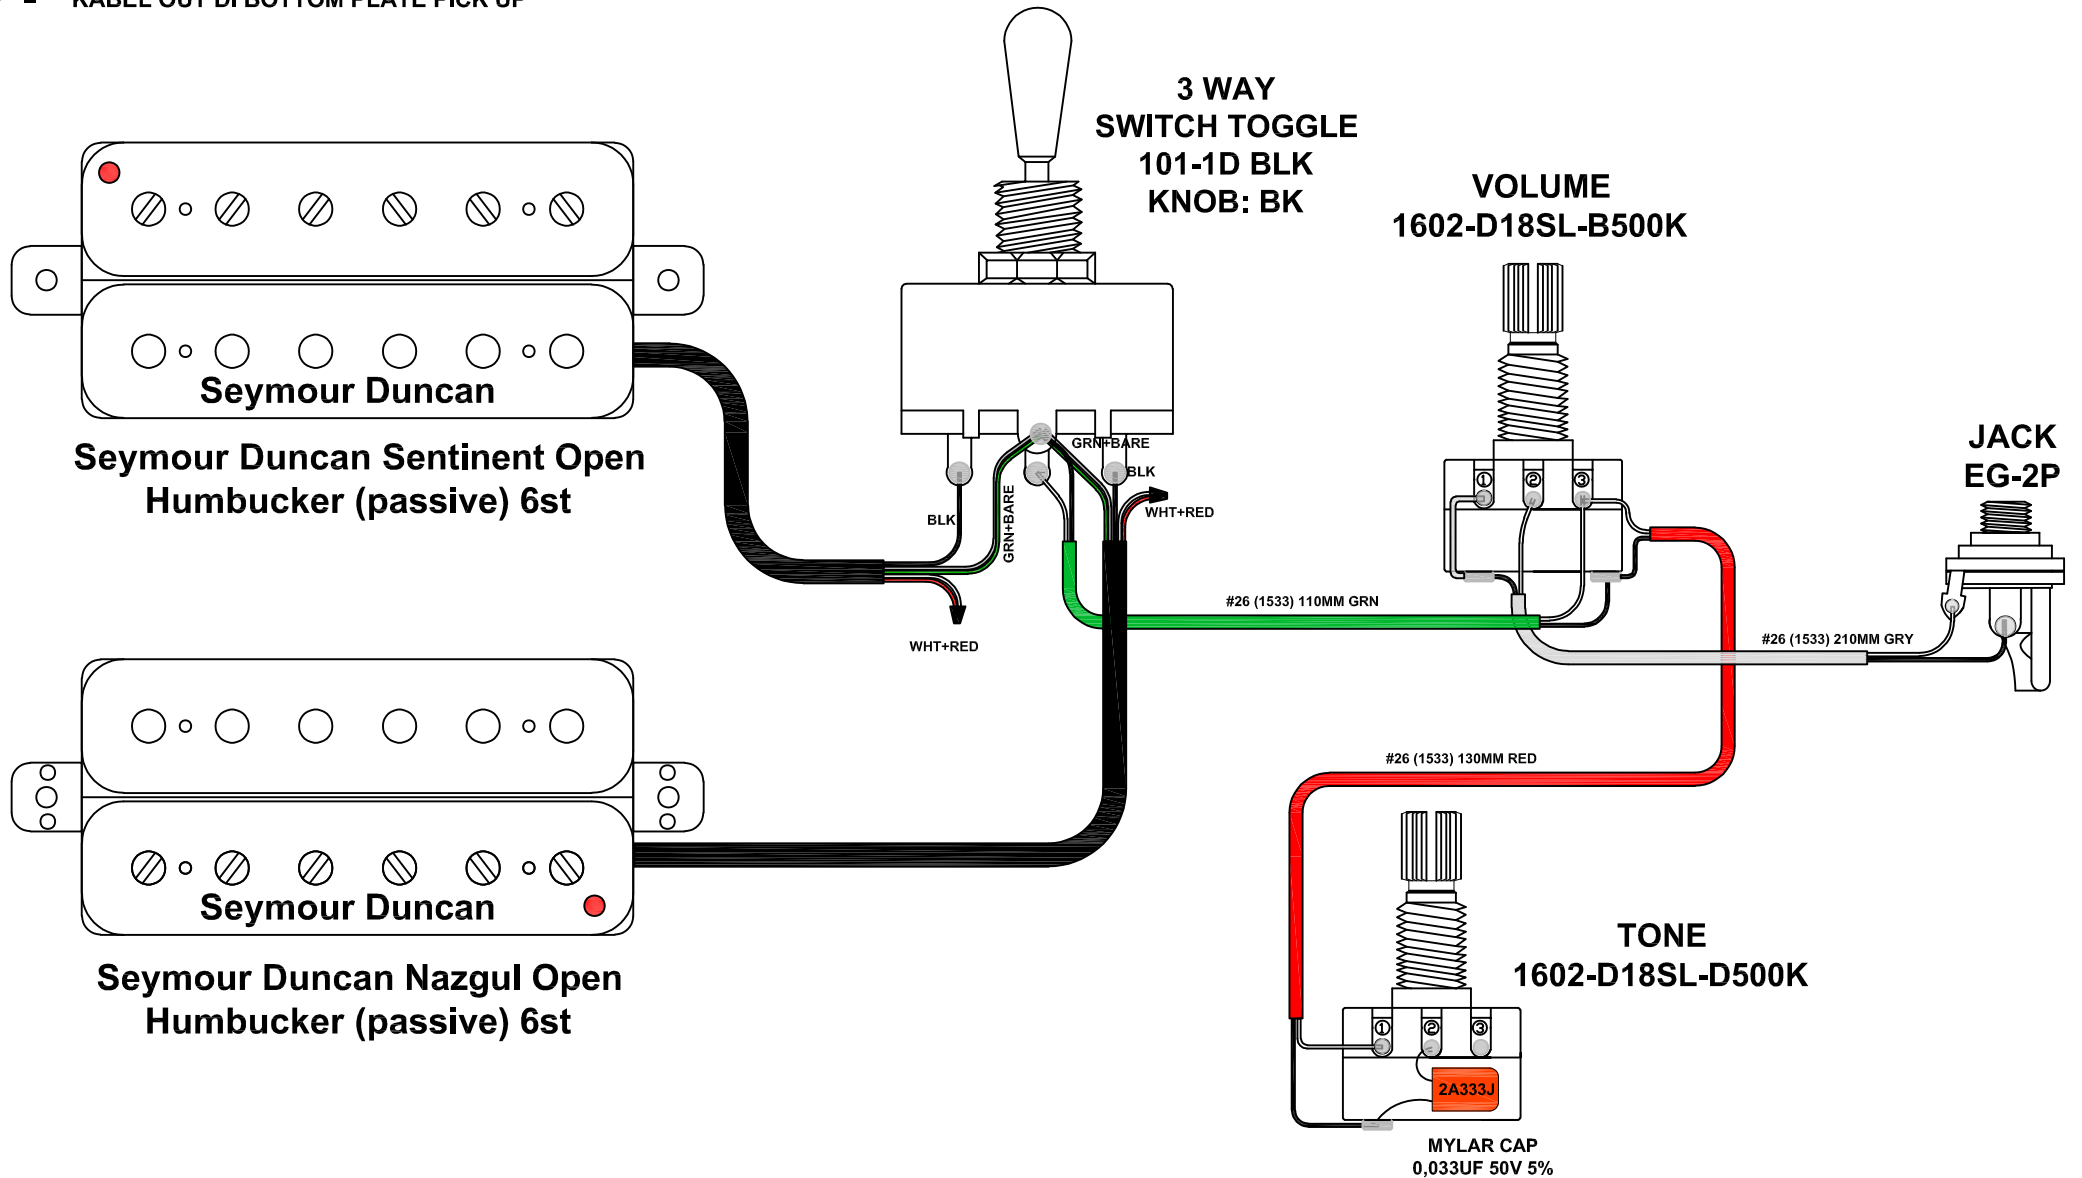

● = KABEL OUT DI BOTTOM PLATE PICK UP

PT. CORT INDONESIA				
MODEL NAME	CORT- KX500 VER.02 (PALE MOON)			
DRAWING ON				
APPROVED BY	CHECKED BY	DESIGN BY	DRAWING BY	EQ CODE
				PVS2145