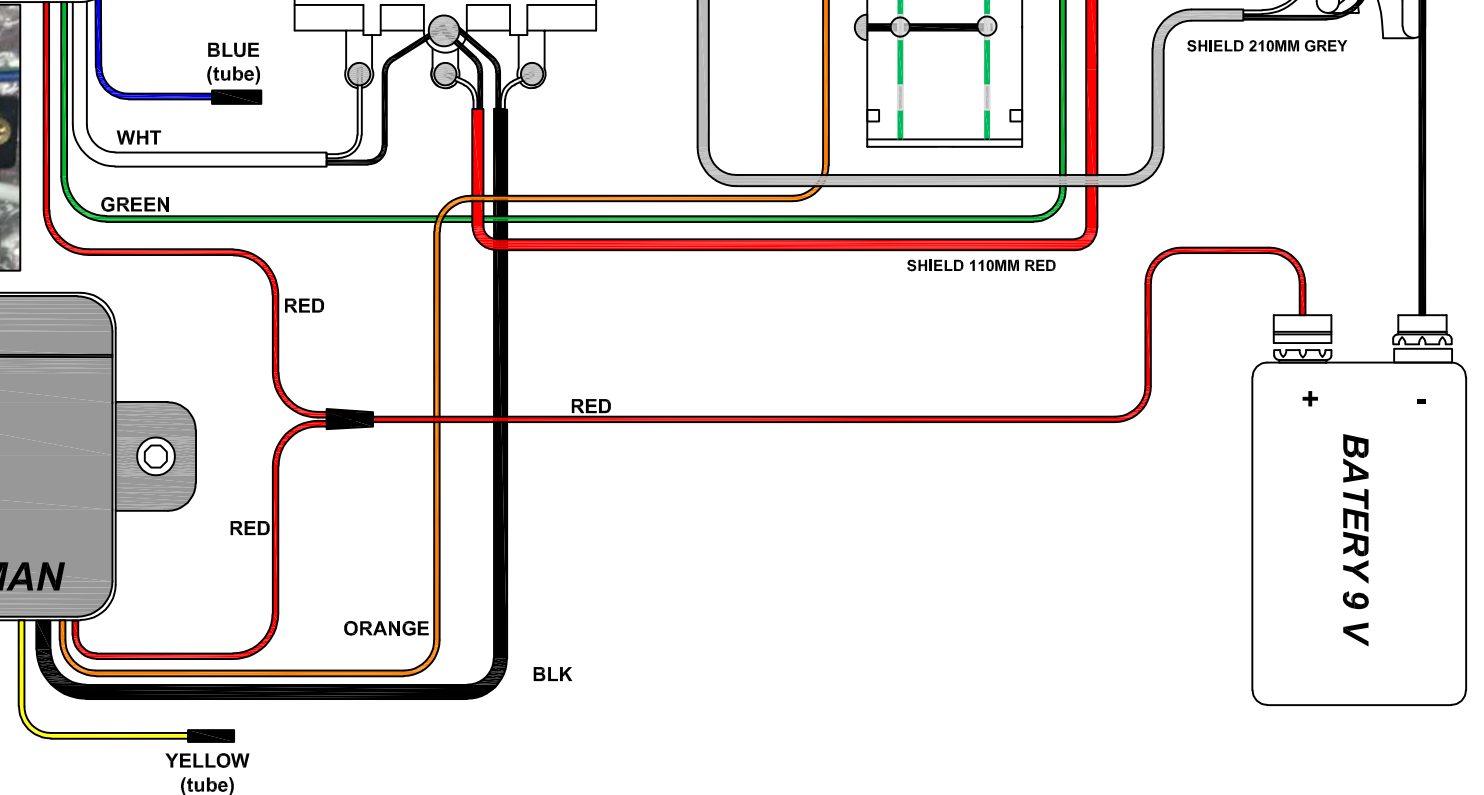

FLUENCE MODERN 3-VOICE HUM ALNICO

FISHMAN

FISHMAN

FLUENCE MODERN 3-VOICE HUM CERAMIC

3 WAY  
TOGGLE SWITCH  
101-1D CRP  
KNOB : BK

VOLUME/VOICE 2  
1607-D20RL-A25K (P.P)

JACK  
EG-3P

PT. CORT INDONESIA

MODEL NAME	CORT KX 600 INFINITE			
DRAWING ON				
APPROVED BY	CHECKED BY	DESIGN BY	DRAWING BY	