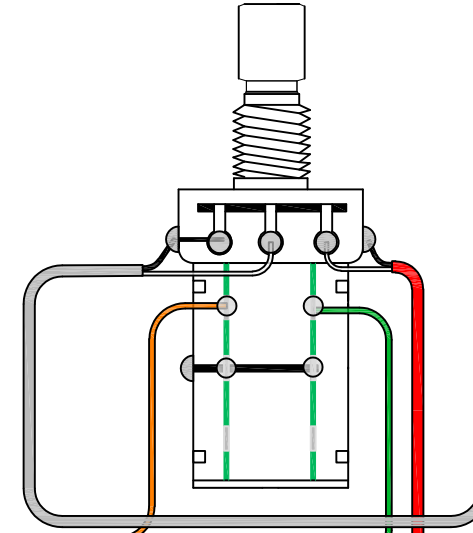

FLUENCE MODERN 3-VOICE HUM ALNICO

FISHMAN

FISHMAN

FLUENCE MODERN 3-VOICE HUM CERAMIC

3 WAY  
TOGGLE SWITCH  
101-1D CRP  
KNOB : BK

VOLUME/VOICE 2  
1607-D20RL-A25K (P.P)

JACK  
EG-3P

PT. CORT INDONESIA

MODEL NAME	CORT KX 600 INFINITE			
DRAWING ON				
APPROVED BY	CHECKED BY	DESIGN BY	DRAWING BY	