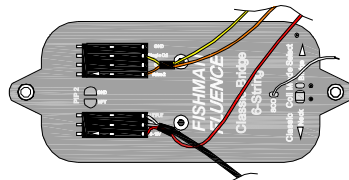

**5 WAY SELECTOR SWITCH
20P DOUBLE W/WH KNOB**

**VOLUME
1607-D20RL-A25K (P.P)**

**FISHMAN SSP PASSIVE
SINGLE WHITE**

**FISHMAN SSA ACTIVE
SINGLE WHITE**

SSA Preamp +3dB FISHMAN VK 09-15-16
Tambah jumper
Bridge "3dB" pads on top side of PCB with solder to active +3dB Boost (Recommended)

**FISHMAN OPEN CORE
PRF-COC-BW1 WHITE B**

SSA Pickup-Wire Color Scheme (Single PU)
 Red : +9V
 White : SSA Coil (s) Out
 Yellow : Preamp In
 Green : Preamp Out
 Blue : 2&4 Position Dual Single Mode (Position 4)
 Black : 2&4 HB Tapped + Single Mode (Position 2)
 Shield : Ground

VOLUME
Pull for Position-5:
Bridge Pickup Voice-3, Single Coil
(Over rides Voice-1 or 2)

**MYLAR
0,22UF 50V 5%**

TONE
Pull for Position-5:
Bridge Pickup Voice-1
(Voice-2 default)

**TONE
1607-D20RL-A25K (P.P)**