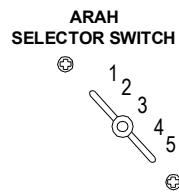

**5 WAY SELECTOR SWITCH
20P DOUBLE W/WH KNOB**

**VOLUME
1607-D20RL-A25K (P.P)**

**FISHMAN SSP PASSIVE
SINGLE WHITE**

**FISHMAN SSA ACTIVE
SINGLE WHITE**

SSA Preamp +3dB FISHMAN VK 09-15-16
Tambah jumper
Bridge "3dB" pads on top side of PCB with solder to active +3dB Boost (Recommended)

**FISHMAN OPEN CORE
PRF-COC-BW1 WHITE B**

SSA Pickup-Wire Color Scheme (Single PU)
 Red : +9V
 White : SSA Coil (s) Out
 Yellow : Preamp In
 Green : Preamp Out
 Blue : 2&4 Position Dual Single Mode (Position 4)
 Black : 2&4 HB Tapped + Single Mode (Position 2)
 Shield : Ground