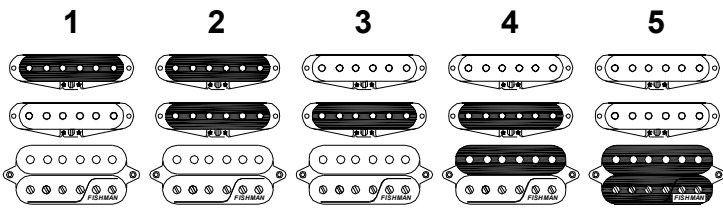

**5 WAY SELECTOR SWITCH
20P DOUBLE W/WH KNOB**

**VOLUME
1607-D20RL-A25K (P.P)**

**FISHMAN SSP PASSIVE
SINGLE WHITE**

**FISHMAN SSA ACTIVE
SINGLE WHITE**

SSA Preamp +3dB FISHMAN VK 09-15-16
Tambah jumper
Bridge "3dB" pads on top side of PCB with solder to active +3dB Boost (Recommended)

**FISHMAN OPEN CORE
PRF-COC-BW1 WHITE B**

SSA Pickup-Wire Color Scheme (Single PU)
 Red : +9V
 White : SSA Coil (s) Out
 Yellow : Preamp In
 Green : Preamp Out
 Blue : 2&4 Position Dual Single Mode (Position 4)
 Black : 2&4 HB Tapped + Single Mode (Position 2)
 Shield : Ground

VOLUME
Pull for Position-5:
Bridge Pickup Voice-3, Single Coil
(Over rides Voice-1 or 2)

**MYLAR
0,22UF 50V 5%**

TONE
Pull for Position-5:
Bridge Pickup Voice-1
(Voice-2 default)

**TONE
1607-D20RL-A25K (P.P)**