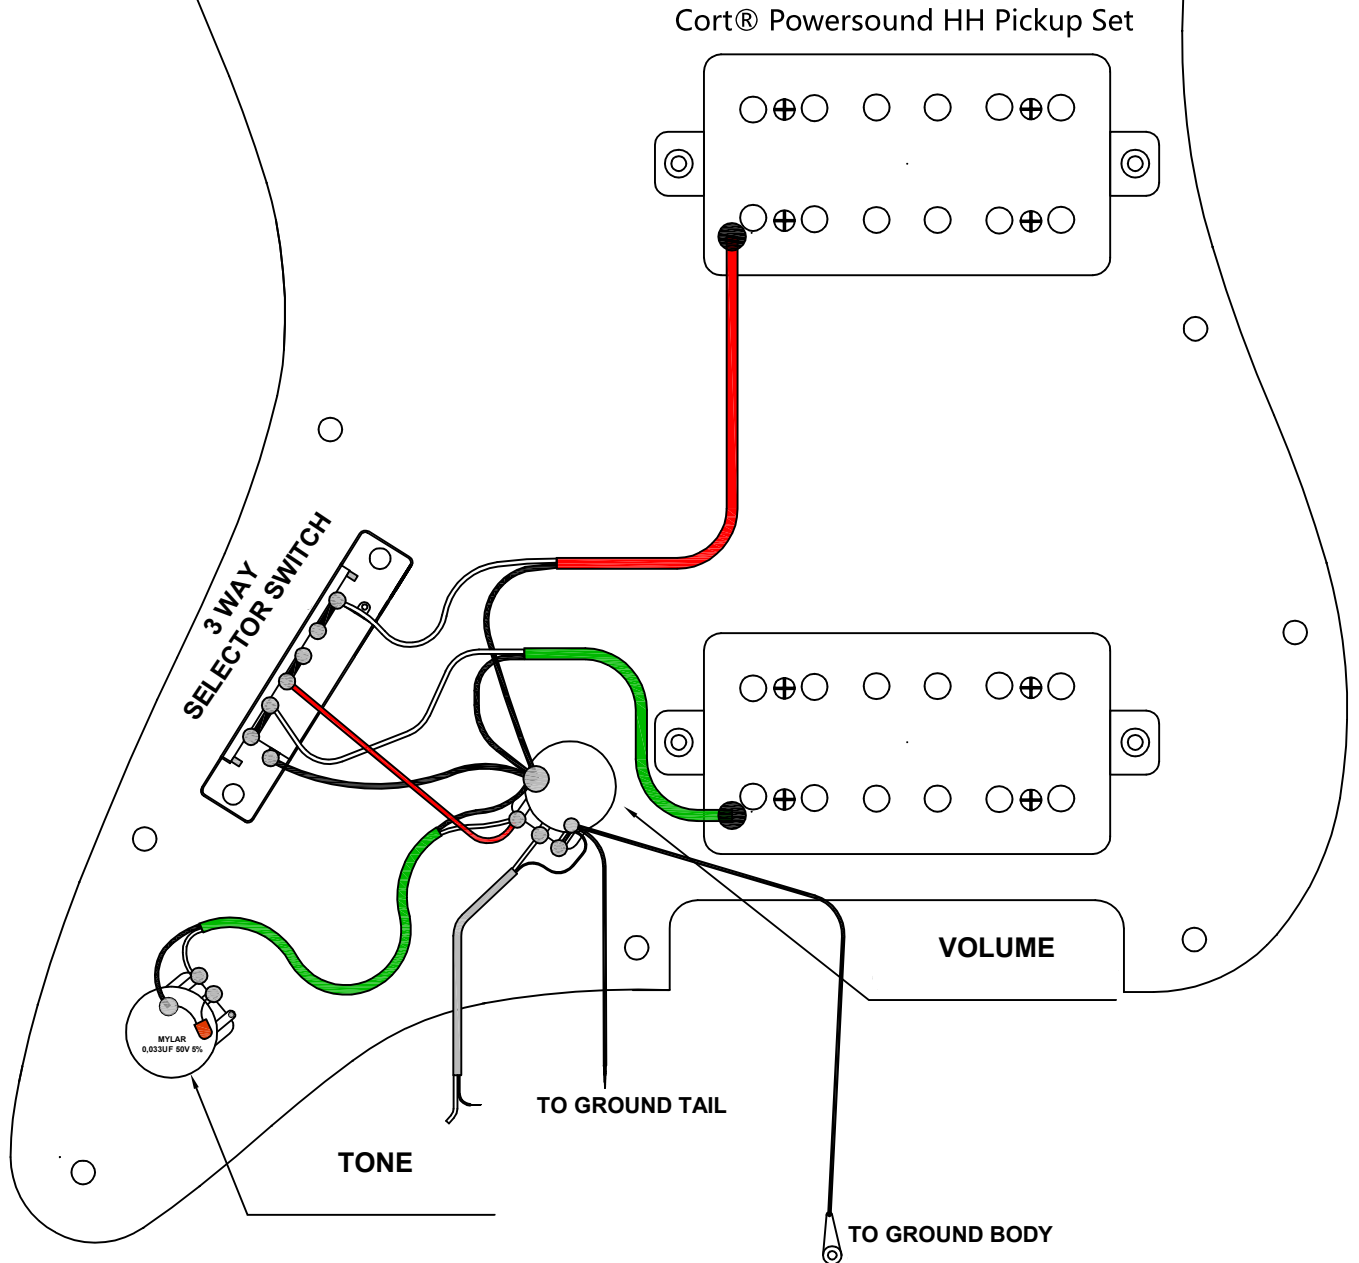

PICKGUARD : TORTOISE 3PLY
 KNOB: NO.3 WHT VOLUME/TONE
 SELECTOR KNOB: WHT

PT. CORT INDONESIA

MODEL NAME CORT - G100HH

DRAWING ON

APPROVED BY

CHECKED BY

DESIGN BY

DRAWING BY