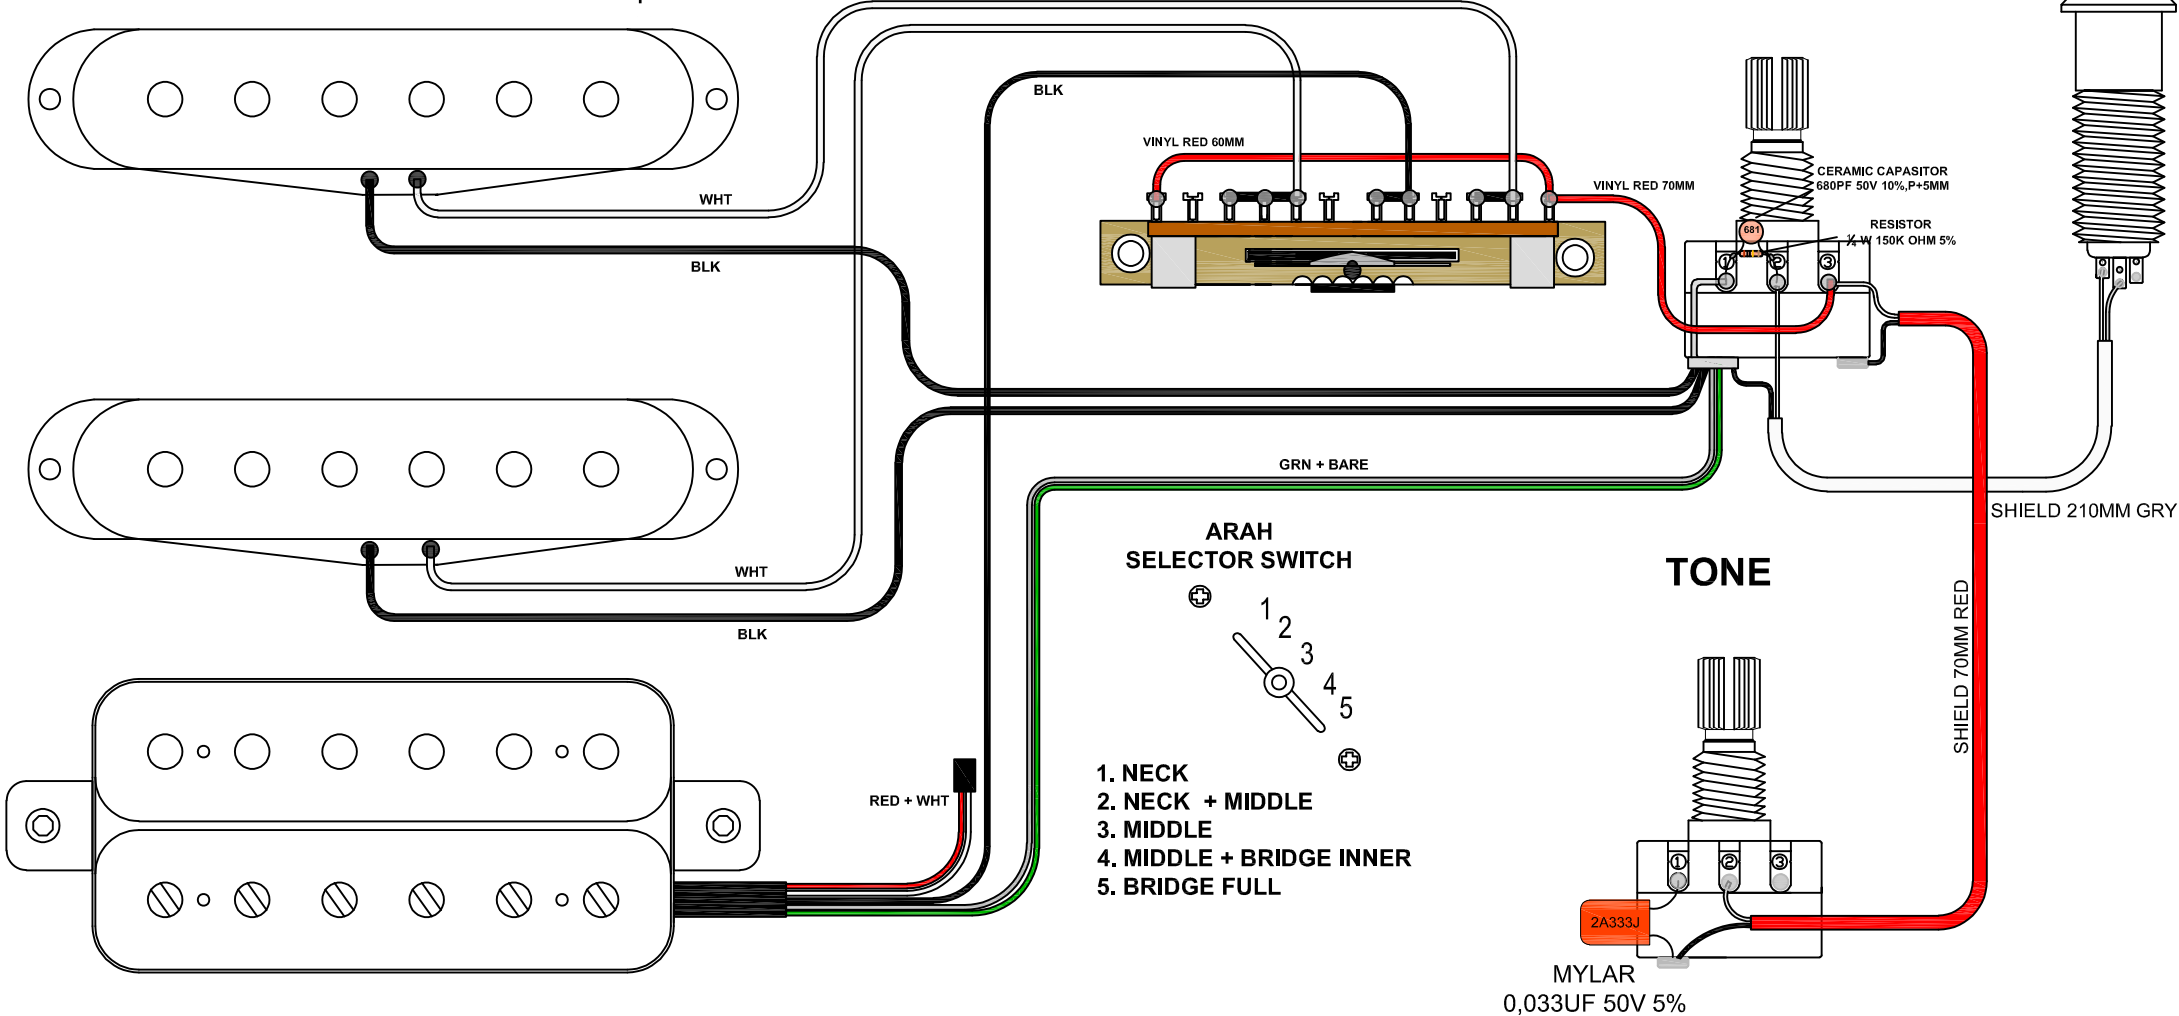

# SELECTOR SWITCH

Cort® Voiced Tone VTS63 & VTH77 Pickup Set

## ARAH SELECTOR SWITCH

- 1. NECK
- 2. NECK + MIDDLE
- 3. MIDDLE
- 4. MIDDLE + BRIDGE INNER
- 5. BRIDGE FULL