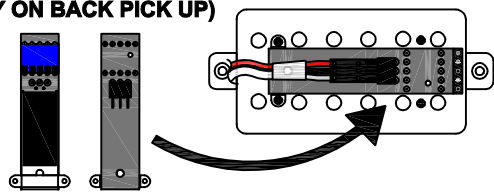

**EMG ACTIVE CIRCUIT (EQUALIZER)**  
 364N PLUG ON PREAMP  
 364B PLUG ON PREAMP  
 (ASSY ON BACK PICK UP)

<b>PT. CORT INDONESIA</b>				
MODEL NAME	CORT KX300 ETCHED			
DRAWING ON				
APPROVED BY	CHECKED BY	DESIGN BY	DRAWING BY	