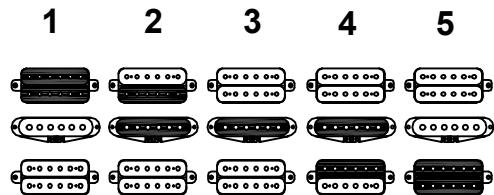

**5 WAY
SELECTOR SWITCH
CLS-2502**

**VOLUME
1602-D18SL-B500K**

Cort® Powersound Pickup Set

PT. CORT INDONESIA			
MODEL NAME	CORT - X200		
DRAWING ON			
APPROVED BY	CHECKED BY	DESIGN BY	DRAWING BY