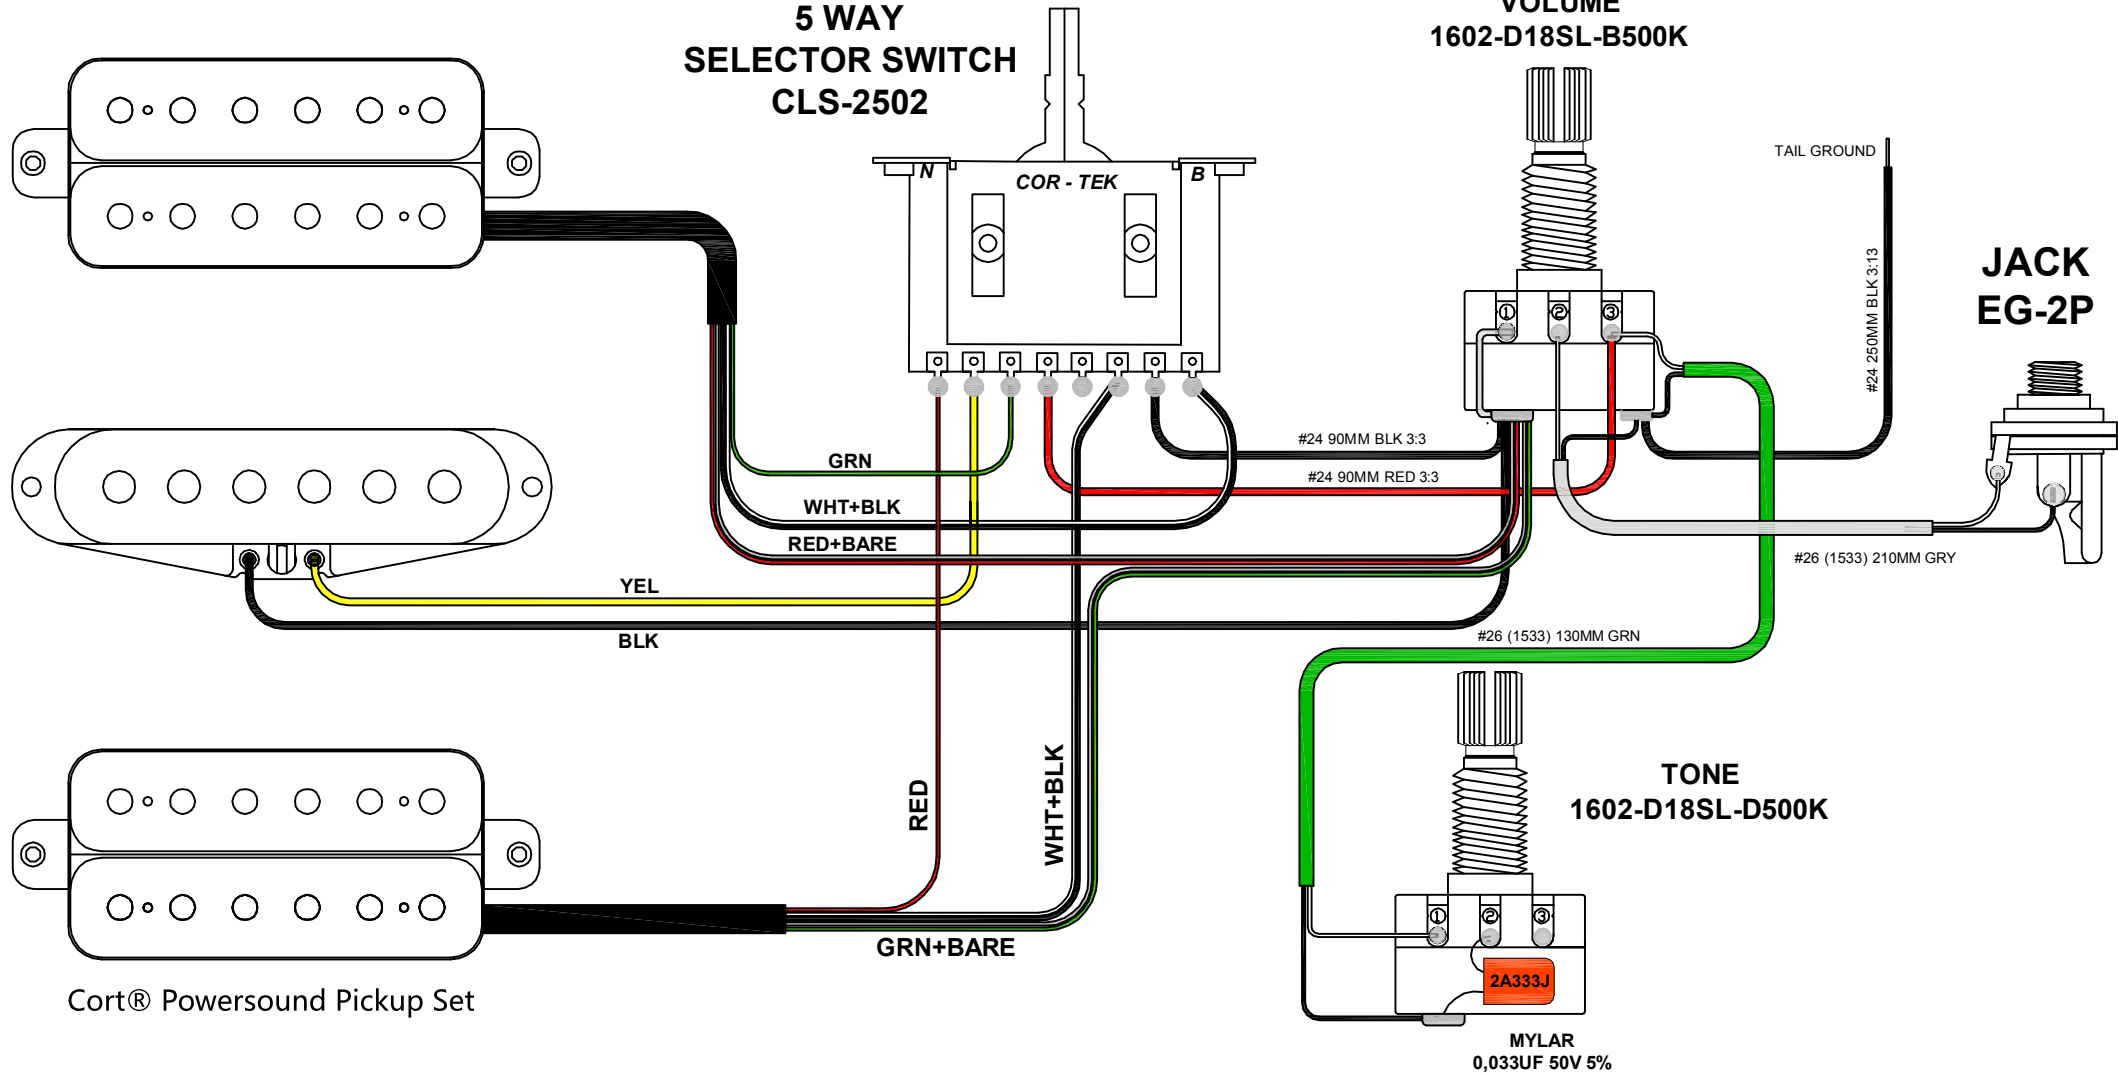

**5 WAY
SELECTOR SWITCH
CLS-2502**

**VOLUME
1602-D18SL-B500K**

Cort® Powersound Pickup Set

PT. CORT INDONESIA			
MODEL NAME	CORT - X200		
DRAWING ON			
APPROVED BY	CHECKED BY	DESIGN BY	DRAWING BY